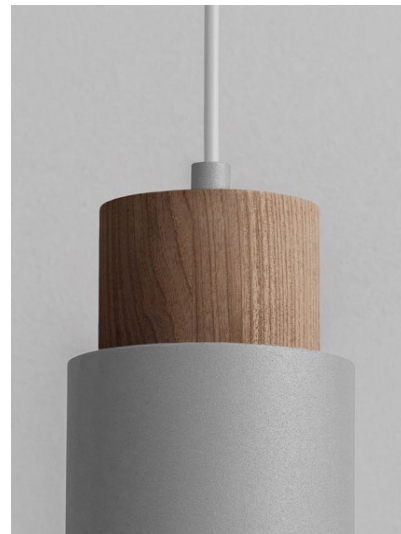

MOSS RAL 6021

RAW Original metal

COLORS / OILED ASH

WHITE + NATURAL WOOD

GREY + NATURAL WOOD

BLACK + NATURAL WOOD

WHITE+ CHOCOLATE WOOD

GREY + CHOCOLATE WOOD