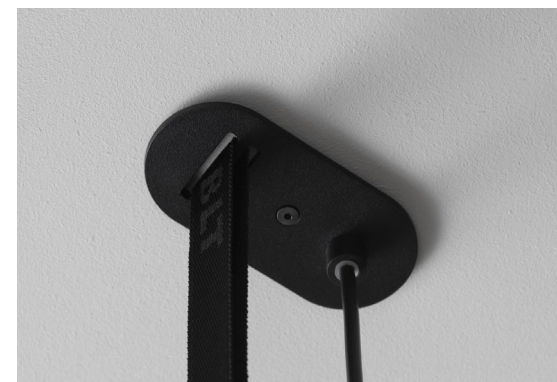

DIMENSIONS

CEILING BASE / BLT TYPE - 1