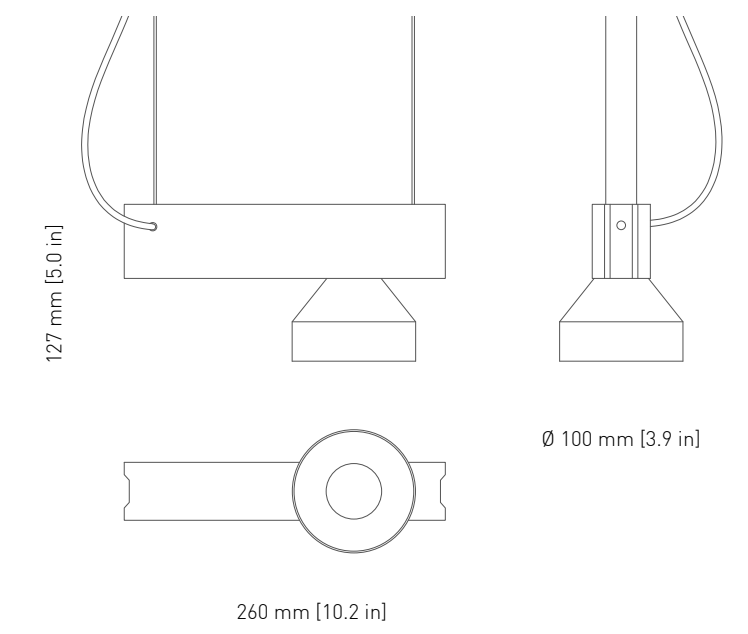

DIMENSIONS