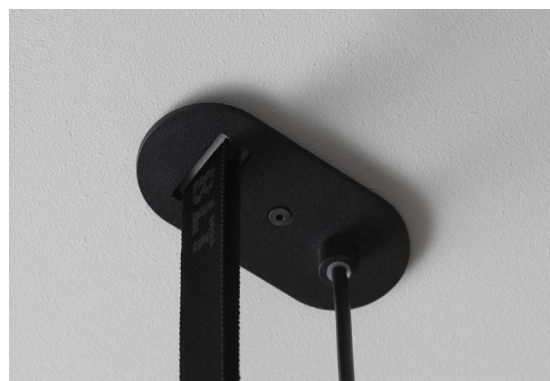

CEILING BASE / BLT TYPE - 1