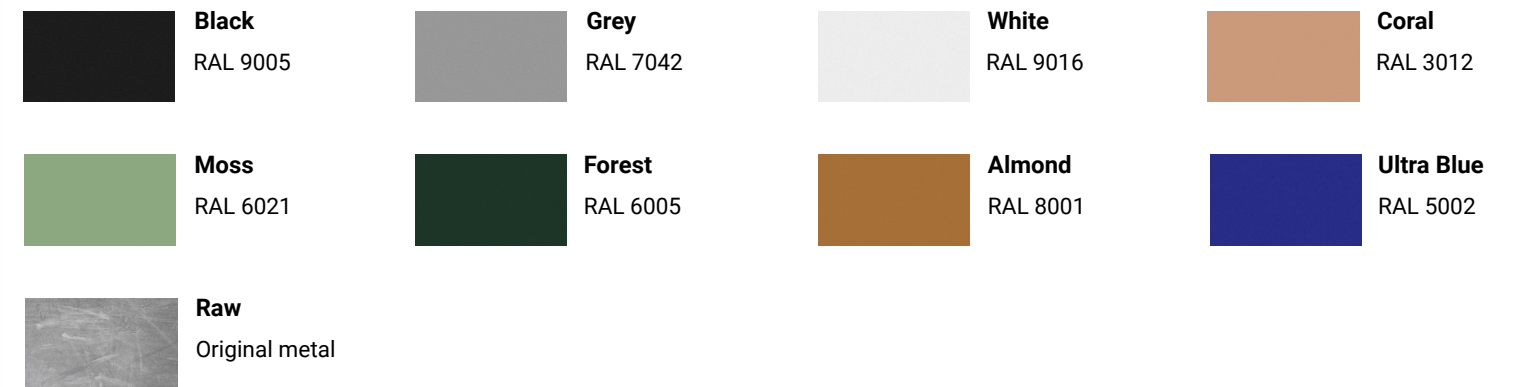

COLORS

DIMENSIONS

80 mm [3.1 in]

75 mm [3.0 in]

Ø 50 mm [2.0 in]

280 mm [11.0 in]

53 mm [2.1 in]