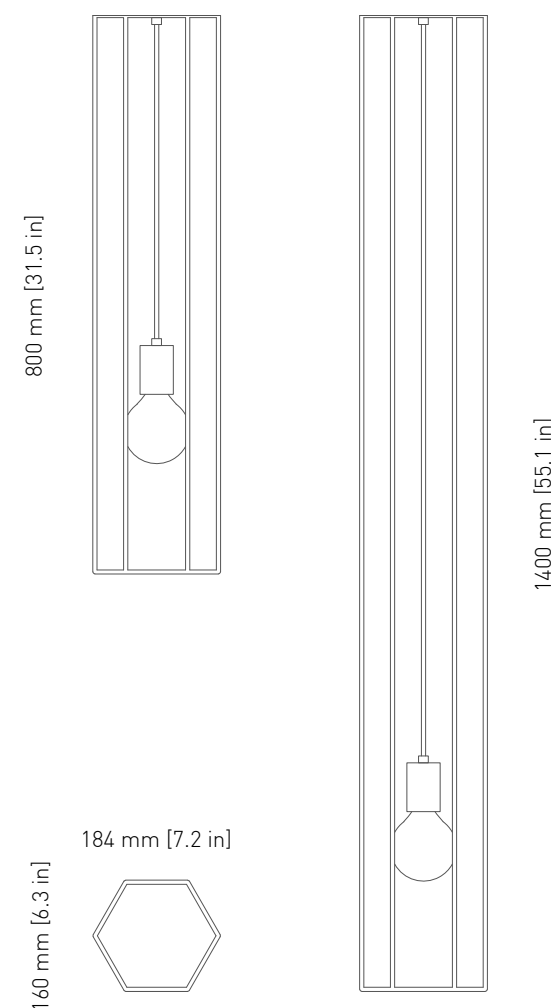

DIMENSIONS