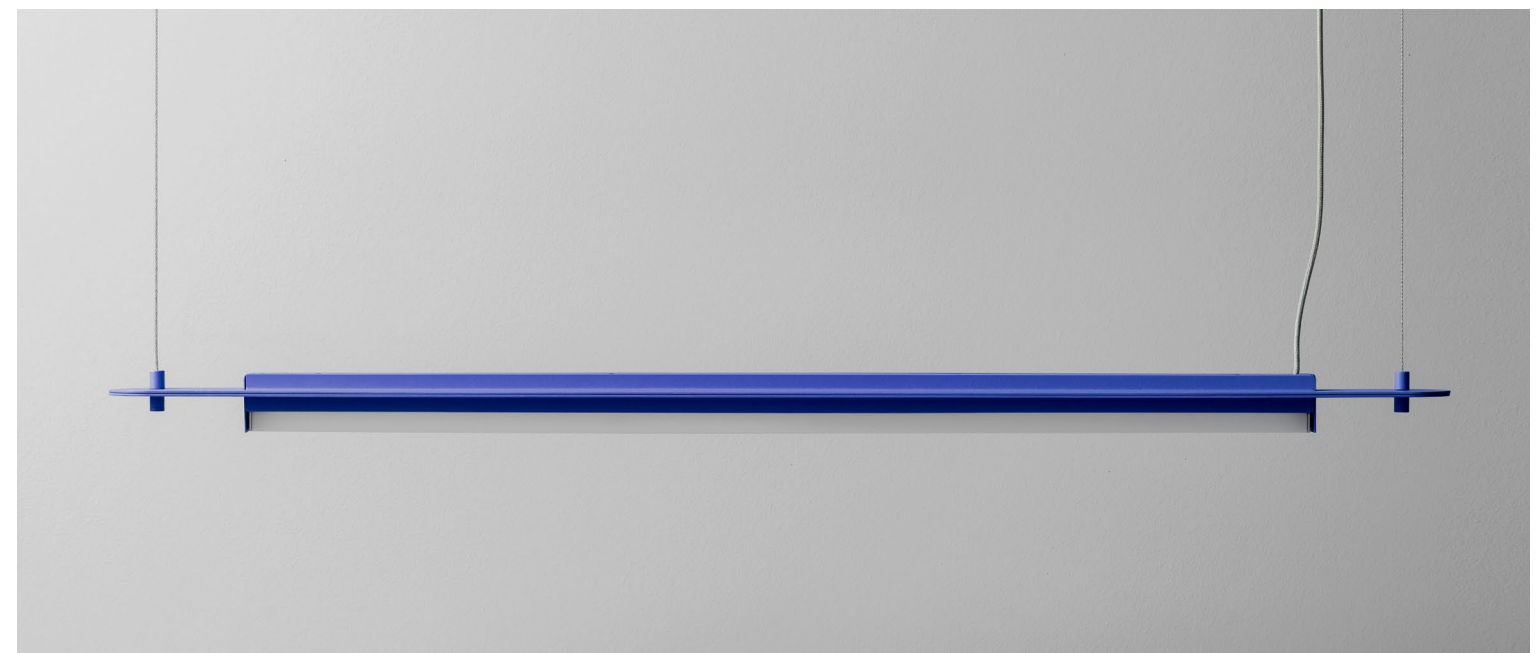

LL2

PRODUCT CATEGORY

Pendant Lamp - Linear

YEAR

2019

MATERIALS

Powdercoated steel / Aluminium profile & plastic lens

LIGHT SOURCE

LED Stripe / 1200 Lumens / 110-230 VAC (driver included)
Light temperature - 3000K or 4000K

DIMENSIONS

D: 1260 mm / 49.6 in, W: 90 mm / 3.5 in, H: 50 mm / 1.9 in

CORD & SUSPENSION

PVC cord & Steel wires - 2000 mm. / 78.8 in

CEILING BASE

LED Driver - D: 223 mm / 8.8 in, W: 46 mm / 1.8 in, H: 38 mm / 1.5 in

ENVIRONMENT

Indoor

COLORS

Black
RAL 9005

Grey
RAL 7042

White
RAL 9016

Coral
RAL 3012

Moss
RAL 6021

Forest
RAL 6005

Almond
RAL 8001

Ultra Blue
RAL 5002

CEILING BASE / LED DRIVER

DIMENSIONS