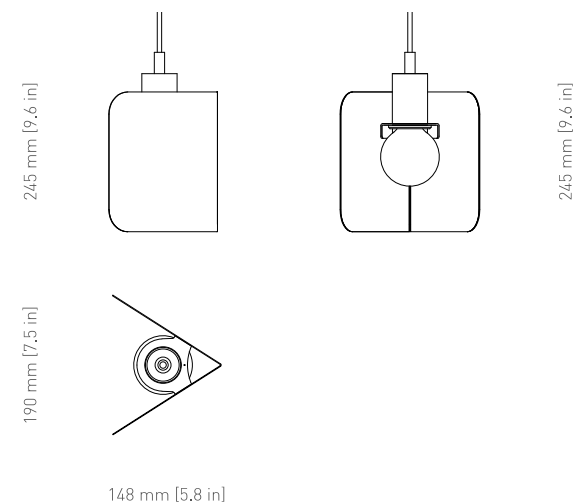

190 mm [7.5 in]

190 mm [7.5 in]

190 mm [7.5 in]

148 mm [5.8 in]

CORNER / Big

PRODUCT CATEGORY

Pendant lamp

YEAR

YEAR

2018

MATERIALS

Powdercoated steel

LIGHT SOURCE

E14 Max 40 Watt / P45 type / Bulb included

DIMENSIONS

D: 105 mm / 4.1 in, W: 135 mm / 5.3 in, H: 190 mm / 7.5 in

CORD

PVC cord 2000 mm. / 78.8 in

CEILING BASE

Matches the product color / D: 95 mm / 3.7 in, W: 50 mm / 2 in

ENVIRONMENT

Indoor

COLORS

COLORS

CEILING BASE / TYPE 1

DIMENSIONS

CEILING BASE / TYPE 1

DIMENSIONS

CORNER / Globe

PRODUCT CATEGORY

Pendant lamp

YEAR