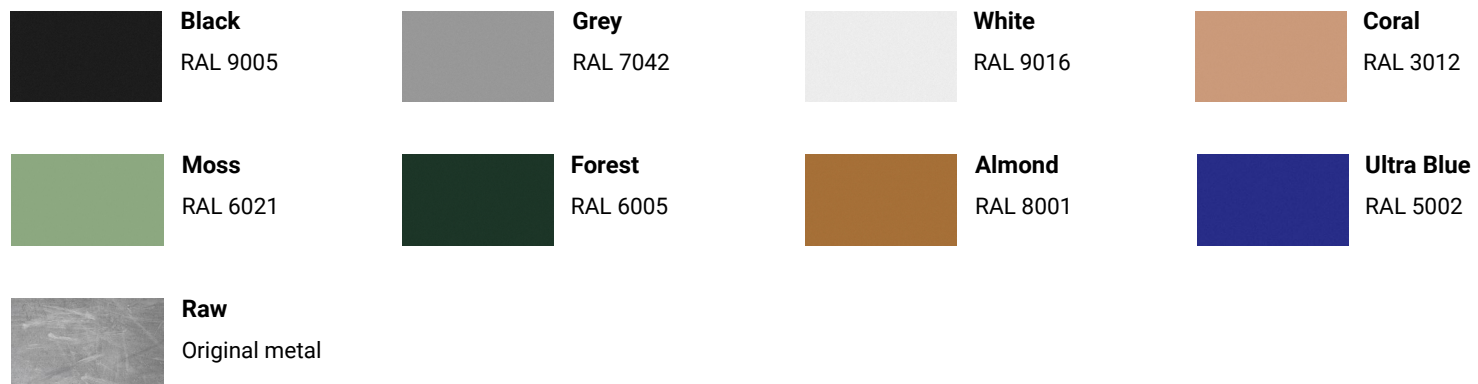

Indoor

COLORS

COLORS

CEILING BASE / TYPE 1

DIMENSIONS

CEILING BASE / TYPE 1

DIMENSIONS

TOP TOP / 125