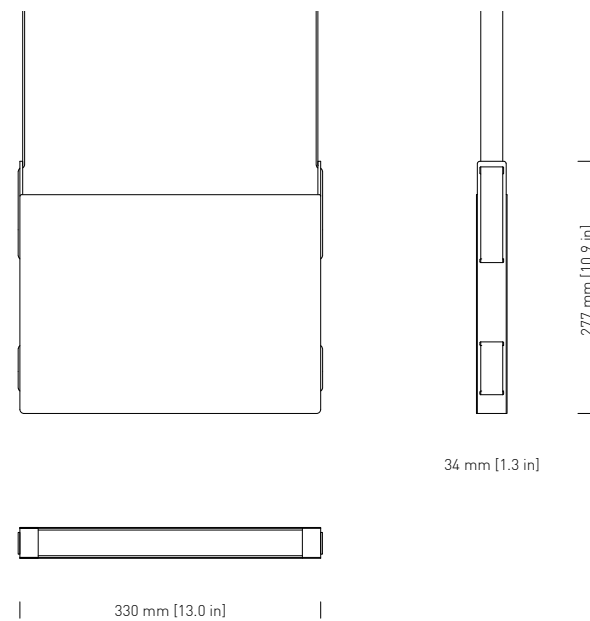

DIMENSIONS