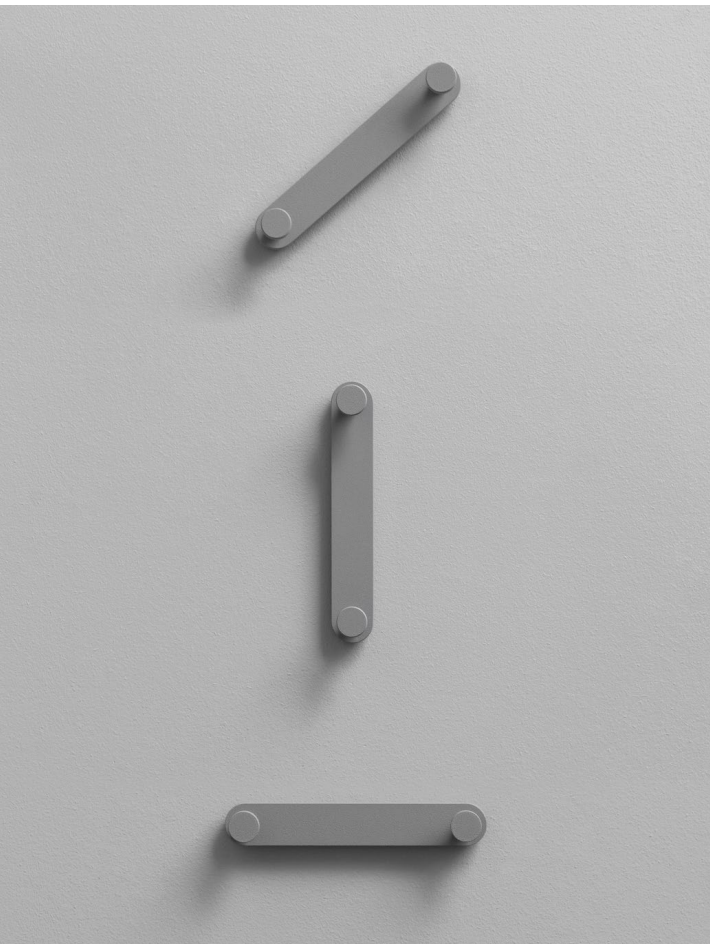

BASE Hooks

PRODUCT CATEGORY

Accessories / Hooks

YEAR

2019

MATERIALS

Powdercoated steel

DIMENSIONS

D: 155 mm / 6.1 in, W: 30 mm / 1.2 in, H: 25 mm / 1 in

SET

3 peices in one color set

MOUNTING

Use correct screws and screw anchor for installation.
Since different materials demand different standards, these parts are not included.

ENVIRONMENT

Indoor

COLORS

DIMENSIONS

TOM TRAY

PRODUCT CATEGORY

Accessories / Tray

YEAR

2018

MATERIALS

Powdercoated steel

DIMENSIONS

BIG - D: 505 mm / 19.9 in, W: 245 mm / 9.6 in, H: 26 mm / 1 in
SMALL - D: 350 mm / 13.8 in, W: 235 mm / 9.3 in, H: 26 mm / 1 in

ENVIRONMENT

Indoor

SPECIFICATIONS

Are not made for food nor do they stand water.
Should be cleaned with soft cloth. Wipe dry after cleaning.

COLORS

DIMENSIONS