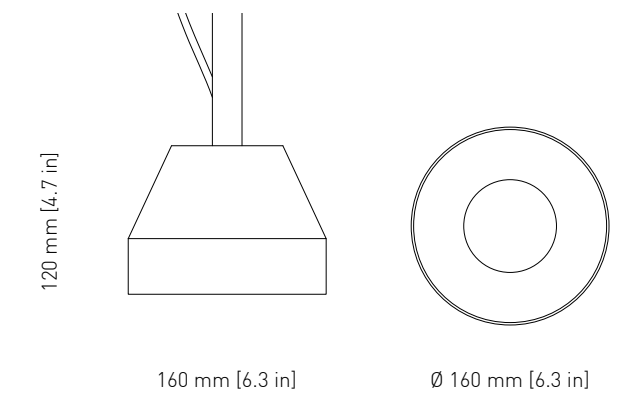

Concrete / Powdercoated steel

LIGHT SOURCE

E14 / LED Only / Bulb is included

DIMENSIONS

D: 260 mm / 10.2 in, W: 100 mm / 3.9 in, H: 127 mm / 5 in

CORD

PVC cord 2000 mm. / 78.8 in / EU Plug

ENVIRONMENT

MATERIALS

Concrete / Powdercoated steel

LIGHT SOURCE

E14 / LED Only / Bulb is included

DIMENSIONS

D: 260 mm / 10.2 in, W: 100 mm / 3.9 in, H: 127 mm / 5 in

WITH CORD OPTION

PVC cord 2000 mm. / 78.8 in / EU Plug

PVC cord - 2000 mm. / 78.8 in, Textile Belt - 2500 mm. / 98.4 in

CEILING BASE

Matching product / D 105 mm / 4.1 in, W: 50 / 2.0 in, H: 16 mm / 0.6 in

ENVIRONMENT

Indoor

COLORS

COLORS

CEILING BASE / BLT TYPE - 1

DIMENSIONS

CEILING BASE / BLT TYPE - 1

DIMENSIONS

BLT SIDE Table / Big

PRODUCT CATEGORY
Accessories / Side Table

YEAR
2020

MATERIALS
Powdercoated steel / Textile Belt

DIMENSIONS
D: 320 mm / 12.6 in, W: 320 mm / 12.6 in,
Tabletop H: 700 mm / 27.6 in