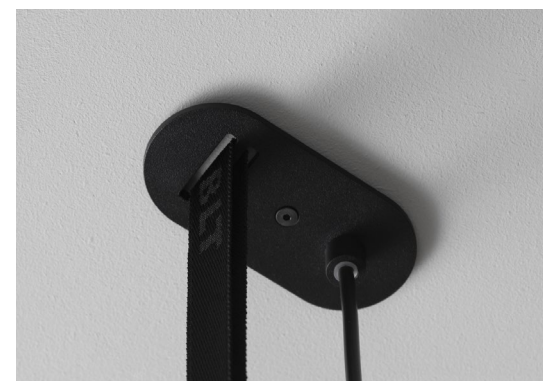

CEILING BASE / BLT TYPE - 1