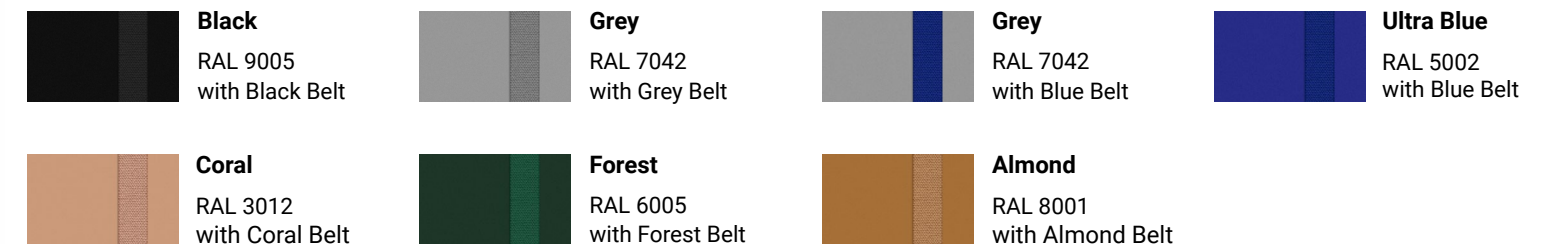

PVC cord - 2000 mm. / 78.8 in, Textile Belt - 2500 mm. / 98.4 in

CEILING BASE

Matching product / D 105 mm / 4.1 in, W: 50 / 2.0 in, H: 16 mm / 0.6 in

ENVIRONMENT

Indoor

COLORS

COLORS

CEILING BASE / BLT TYPE - 1