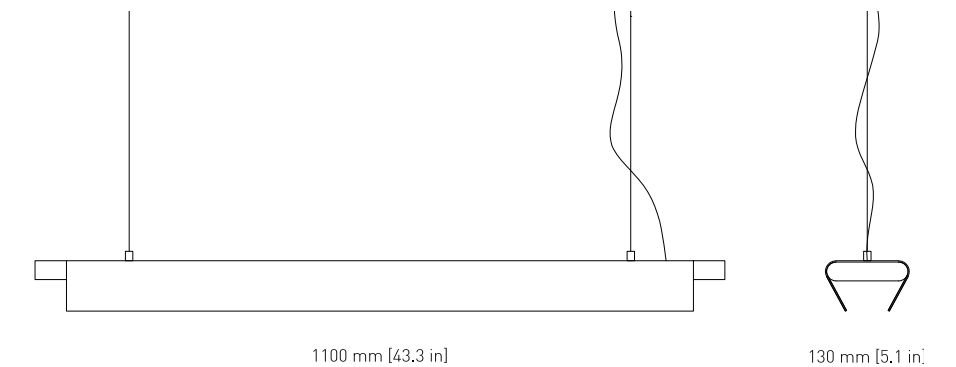

DIMENSIONS