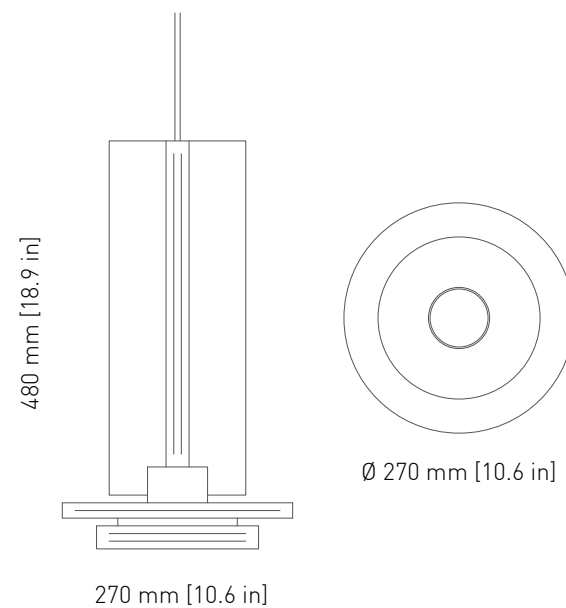

DIMENSIONS