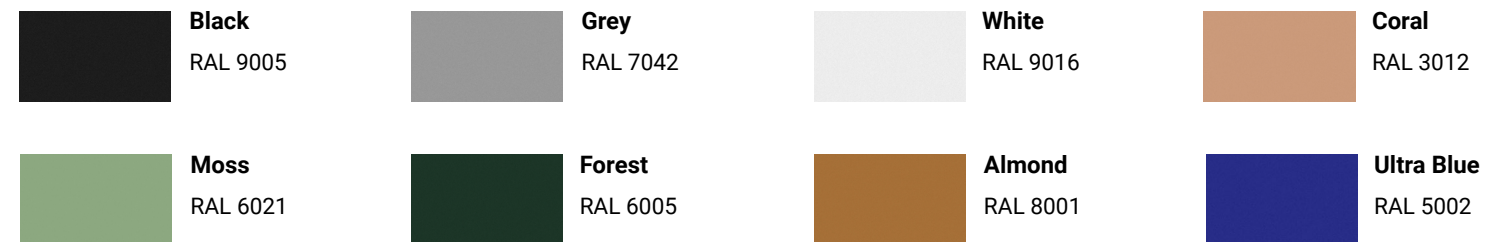

Matches the product color / D: 95 mm / 3.7 in, W: 50 mm / 2 in

ENVIRONMENT

Indoor

COLORS

COLORS

CEILING BASE / TYPE 1

DIMENSIONS

CEILING BASE / TYPE 1