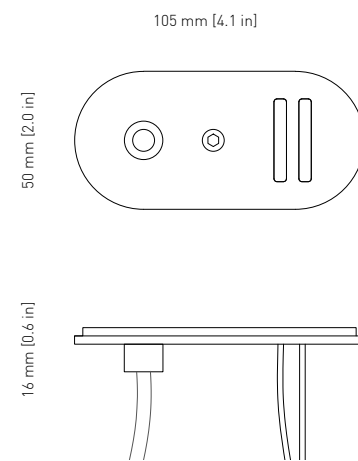

DIMENSIONS

CEILING BASE / LED Driver

MATERIALS

Powdercoated steel

DIMENSIONS

D: 215 mm / 8.5 in, W: 39 mm / 1.5 in, H: 37 mm / 1.4 in

COLOR

Matches the product color

DIMENSIONS