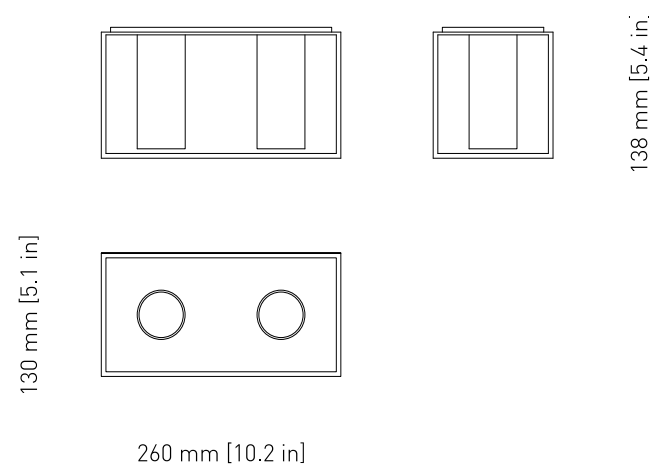

DIMENSIONS / TWINS