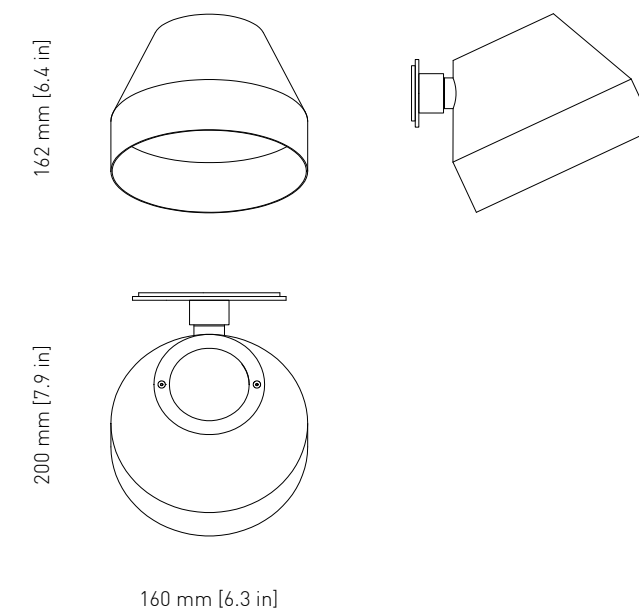

DIMENSIONS