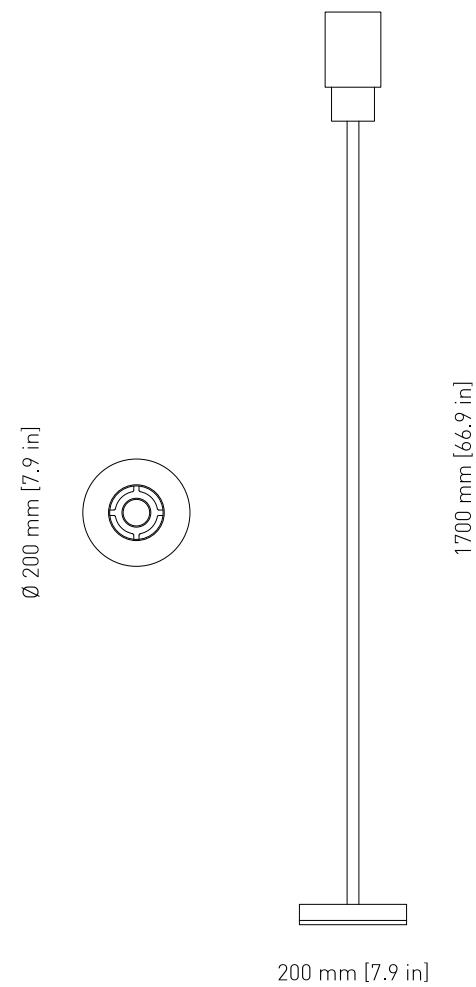

DIMENSIONS