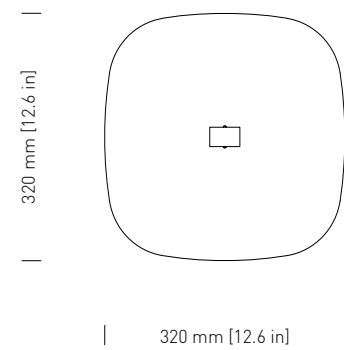

BLT SIDE Table / Big

PRODUCT CATEGORY
Accessories / Side Table

YEAR
2020

MATERIALS
Powdercoated steel / Textile Belt

DIMENSIONS
D: 320 mm / 12.6 in, W: 320 mm / 12.6 in,
Tabletop H: 700 mm / 27.6 in

ENVIRONMENT
Indoor

BLT SIDE Table / Small

PRODUCT CATEGORY
Accessories / Side Table

YEAR
2020

MATERIALS
Powdercoated steel / Textile Belt

DIMENSIONS
D: 320 mm / 12.6 in, W: 320 mm / 12.6 in,
Tabletop H: 600 mm / 23.6 in

ENVIRONMENT
Indoor

DIMEN-

COLORS

DIMEN-

COLORS