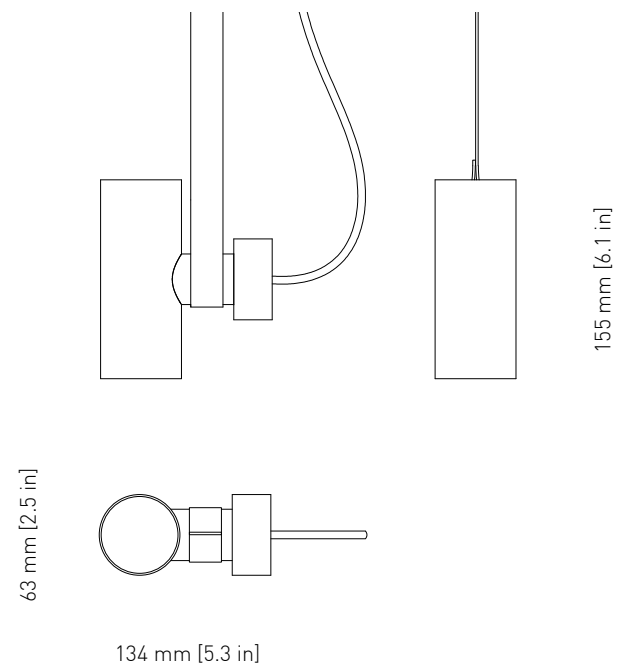

DIMENSIONS

CEILING BASE / BLT TYPE - 1