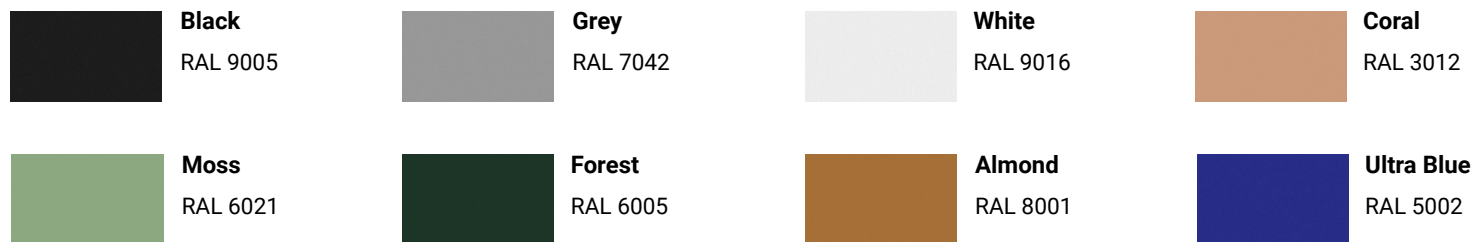

Matches the product color / D: 95 mm / 3.7 in, W: 50 mm / 2 in

ENVIRONMENT

Indoor

COLORS

COLORS

CEILING BASE / TYPE 1

DIMENSIONS

CEILING BASE / TYPE 1