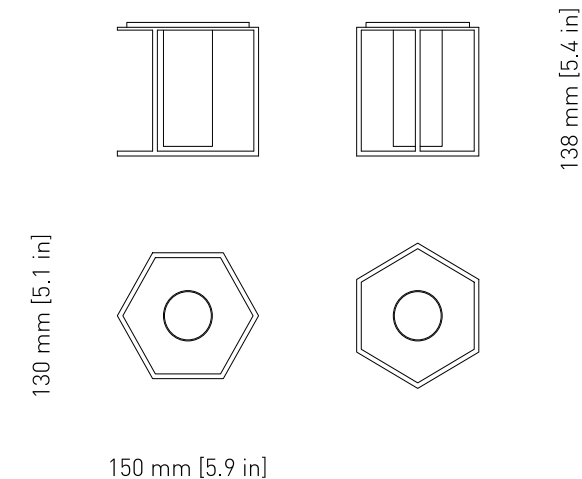

DIMENSIONS