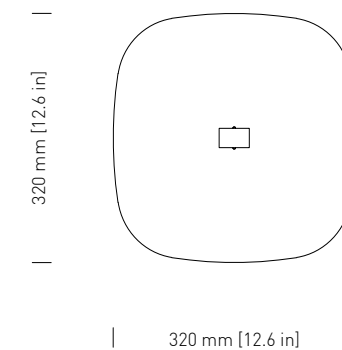

BLT SIDE Table / Big

PRODUCT CATEGORY
Accessories / Side Table

YEAR
2020

MATERIALS
Powdercoated steel / Textile Belt

DIMENSIONS
D: 320 mm / 12.6 in, W: 320 mm / 12.6 in,
Tabletop H: 700 mm / 27.6 in

ENVIRONMENT
Indoor

BLT SIDE Table / Small

PRODUCT CATEGORY
Accessories / Side Table

YEAR
2020

MATERIALS
Powdercoated steel / Textile Belt

DIMENSIONS
D: 320 mm / 12.6 in, W: 320 mm / 12.6 in,
Tabletop H: 600 mm / 23.6 in

ENVIRONMENT
Indoor

DIMEN-

COLORS

DIMEN-

COLORS