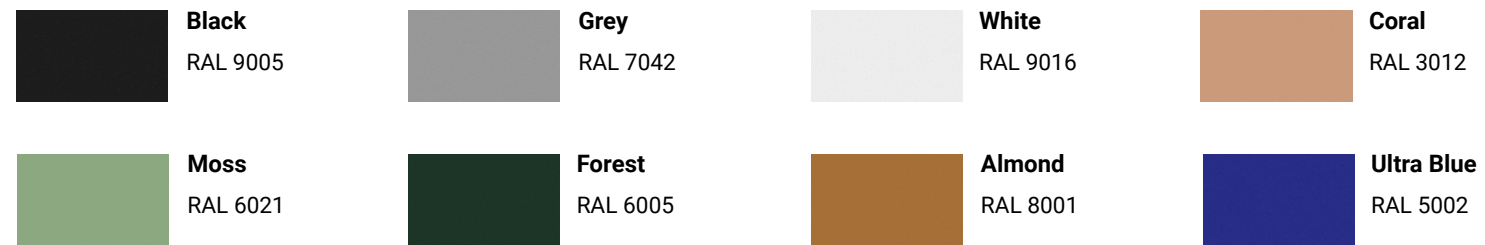

BLOCK / Table

PRODUCT CATEGORY

Table Lamp

YEAR

2023

MATERIALS

Concrete / Powdercoated steel

LIGHT SOURCE

E14 / LED Only / Bulb is included

DIMENSIONS

D: 260 mm / 10.2 in, W: 100 mm / 3.9 in, H: 127 mm / 5 in

CORD

PVC cord 2000 mm. / 78.8 in / EU Plug

ENVIRONMENT

Indoor

COLORS

DIMENSIONS

BLOCK / Wall

PRODUCT CATEGORY

Wall Lamp

YEAR

2023

MATERIALS

Concrete / Powdercoated steel

LIGHT SOURCE

E14 / LED Only / Bulb is included

DIMENSIONS

D: 260 mm / 10.2 in, W: 100 mm / 3.9 in, H: 127 mm / 5 in

WITH CORD OPTION

PVC cord 2000 mm. / 78.8 in / EU Plug

WITHOUT CORD OPTION

Connection inside concrete block

ENVIRONMENT

Indoor

COLORS

DIMENSIONS