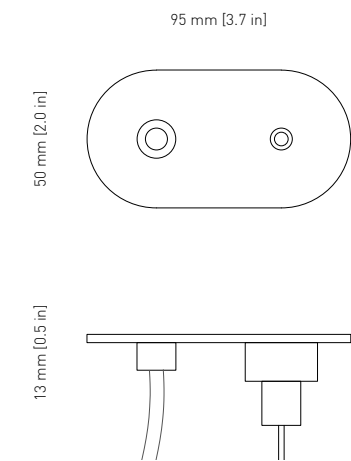

DIMENSIONS