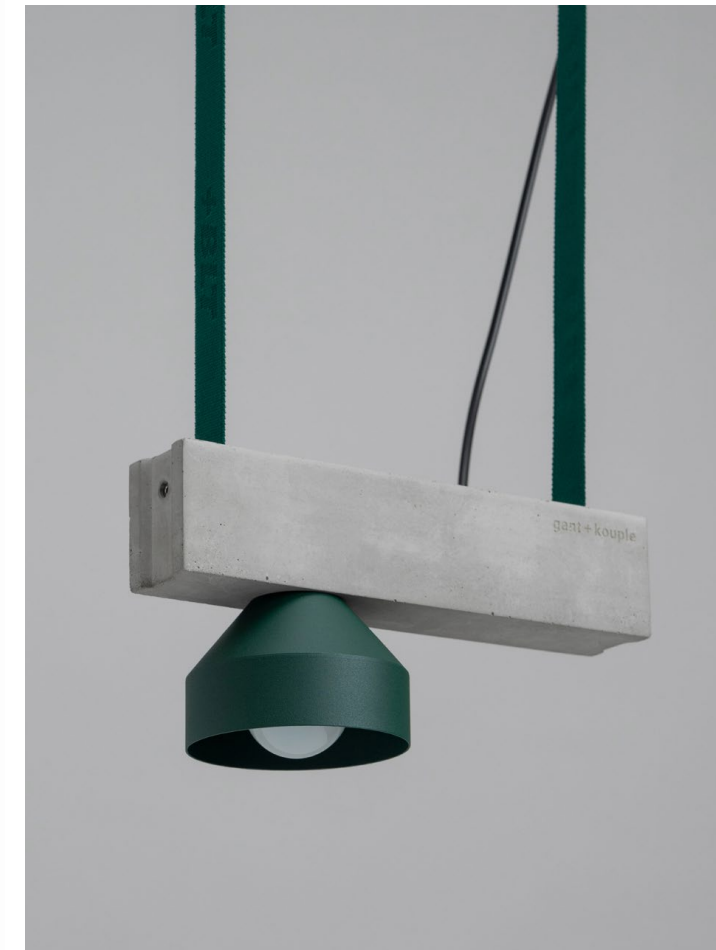

BLOCK
gant + kouple collaboration

BLOCK / Pendant

PRODUCT CATEGORY

Pendant Lamp

YEAR

2023

MATERIALS

Concrete / Powdercoated steel / Textile

LIGHT SOURCE

E14 / LED Only / Bulb is included

DIMENSIONS

D: 260 mm / 10.2 in, W: 100 mm / 3.9 in, H: 127 mm / 5 in

CORD

PVC cord - 2000 mm. / 78.8 in, Textile Belt - 2500 mm. / 98.4 in

CEILING BASE

Matches the product color

ENVIRONMENT

Indoor

COLORS

Black RAL 9005 with Black Belt	Grey RAL 7042 with Grey Belt	Ultra Blue RAL 5002 with Blue Belt	Coral RAL 3012 with Coral Belt
Forest RAL 6005 with Forest Belt	Almond RAL 8001 with Almond Belt		

CEILING BASE / TYPE - BLT 2

DIMENSIONS