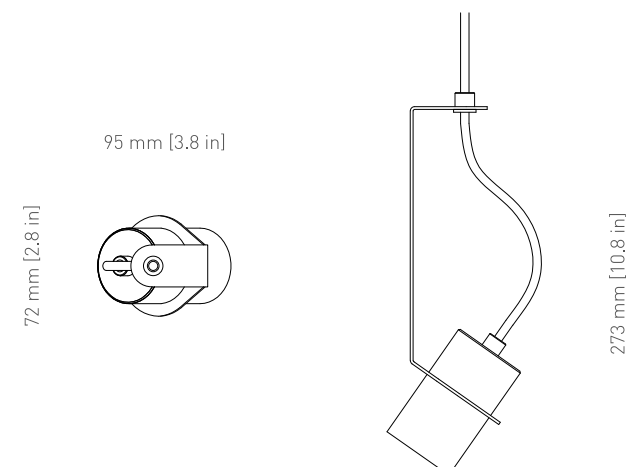

DIMENSIONS