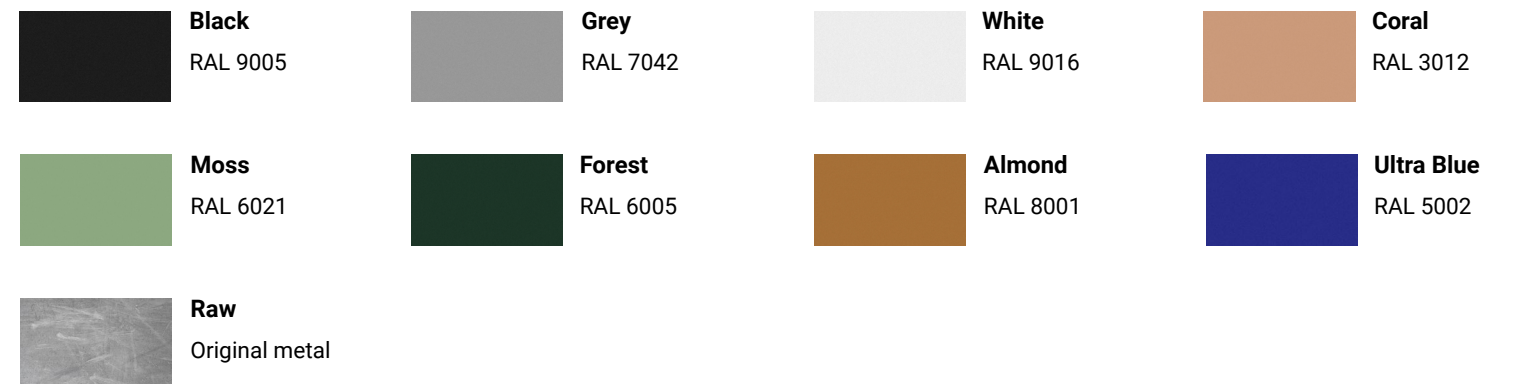

Indoor

COLORS

COLORS

CEILING BASE / TYPE 1

DIMENSIONS

CEILING BASE / TYPE 1

DIMENSIONS

TOP TOP / 125