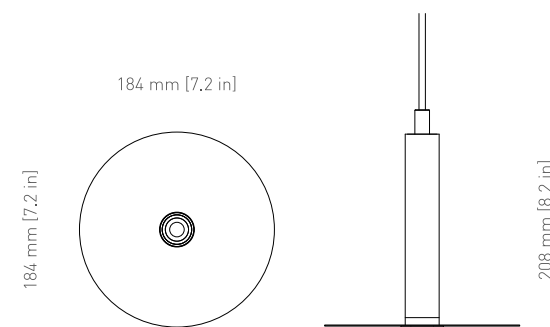

DIMENSIONS