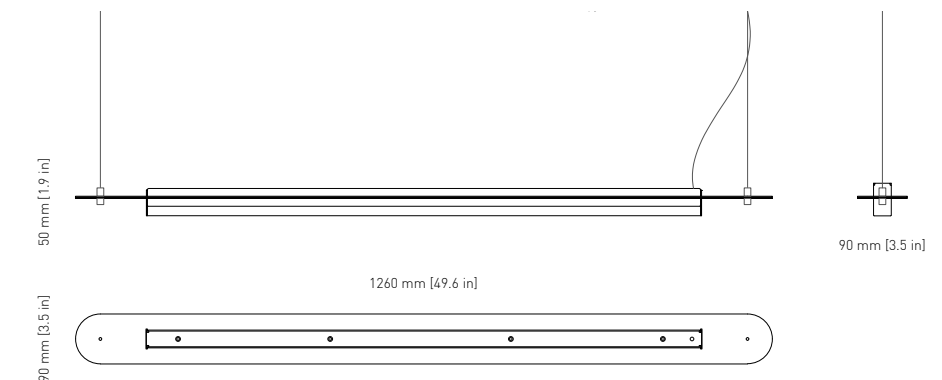

DIMENSIONS