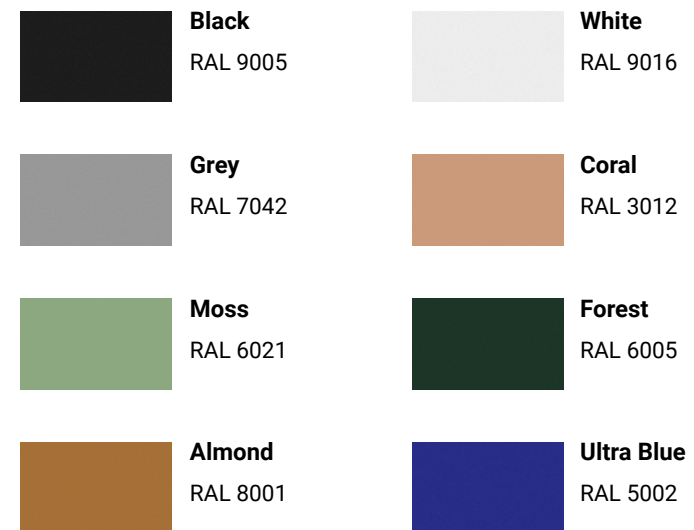

DIMENSIONS

COLORS

ACCESSORIES
SELECTION

LAYER Hooks

PRODUCT CATEGORY

Accessories / Hooks

YEAR

2018

MATERIALS

Powdercoated steel

COLORS

Black
RAL 9005

Grey
RAL 7042

White
RAL 9016

Coral
RAL 3012

Moss
RAL 6021

BLACK + GOLD WOOD

BLACK + BLACK BELT
RAL 9005

GREY + ULTRA BLUE BELT
RAL 7042

GREY + GREY BELT
RAL 7042

ALMOND + ALMOND BELT
RAL 8001

ULTRA BLUE + ULTRA BLUE BELT
RAL 5002

CORAL + CORAL BELT
RAL 3012

FOREST + FOREST BELT
RAL 6005

BLACK + RAL 9005 METAL

GREY + RAL 7042 METAL

ULTRA BLUE + RAL 5002 METAL

FOREST + RAL 6005 METAL

NUT + RAL 1001 METAL

CORAL + RAL 3012 METAL

+kouple

CONTACT US