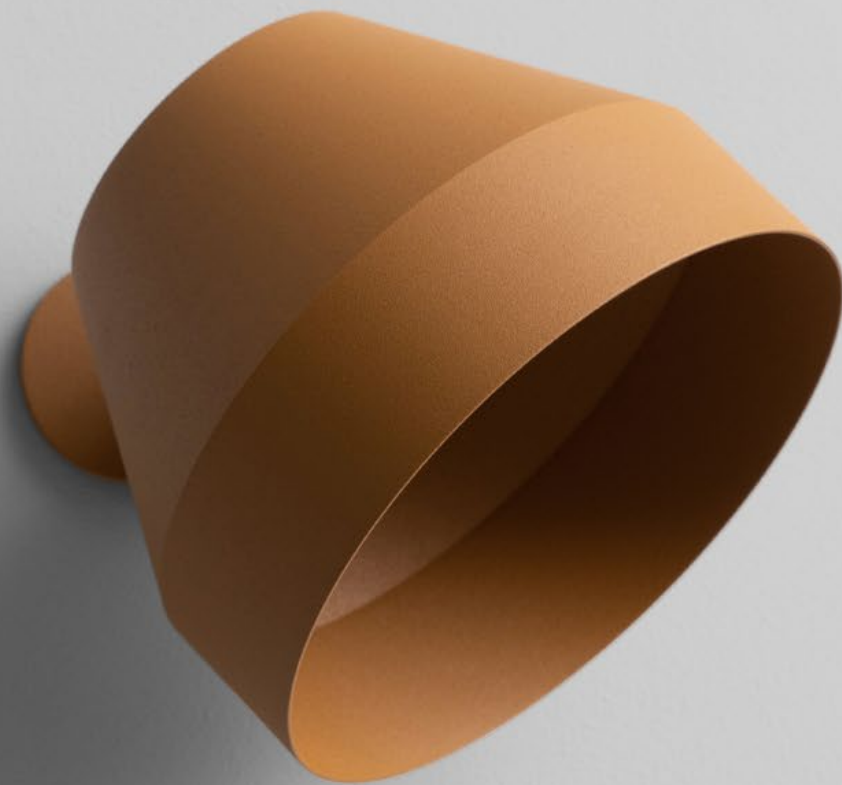

CAP
COLLECTION

CAP / Wall

PRODUCT CATEGORY

Wall Lamp

YEAR

2022

MATERIALS

Powdercoated steel

LIGHT SOURCE

GX53 / Bulb is not included

DIMENSIONS

D: 200 mm / 7.9 in, W: 160 mm / 6.3 in, H: 162 mm / 6.4 in

WALL PLATE

Matches the product color / External wiring option

ENVIRONMENT

Indoor

COLORS

	Black RAL 9005		Grey RAL 7042		White RAL 9016		Coral RAL 3012
	Moss RAL 6021		Forest RAL 6005		Almond RAL 8001		Ultra Blue RAL 5002

DIMENSIONS