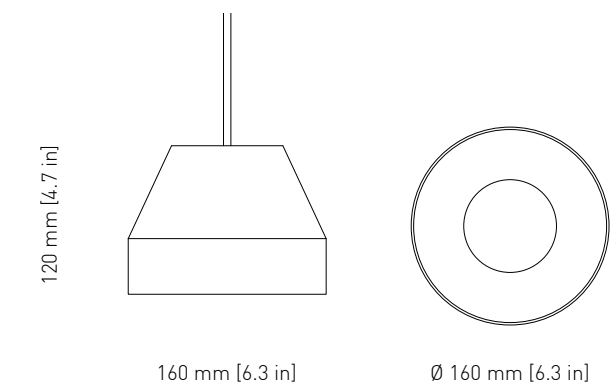

DIMENSIONS