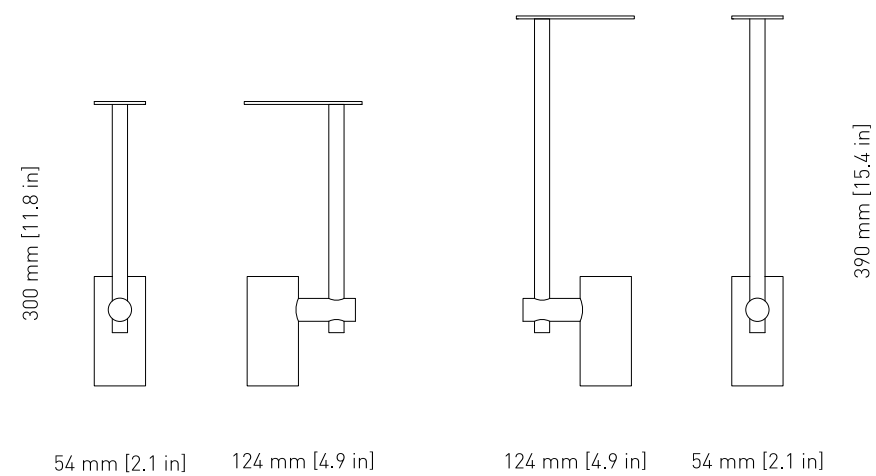

DIMENSIONS