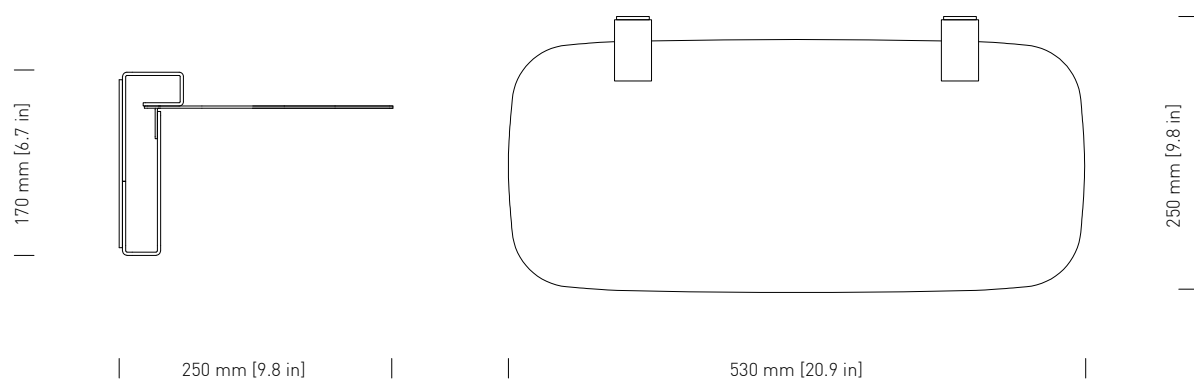

WALLY / Big

PRODUCT CATEGORY
Accessories / Wall Table

YEAR
2020

MATERIALS
Powdercoated steel

DIMENSIONS
D: 530 mm / 20.9 in, W: 250 mm / 9.8 in, H: 170 mm / 6.7 in

ENVIRONMENT
Indoor

MOUNTING
Use correct screws and screw anchor for installation.
Since different materials demand different standards, these parts are not included.

COLORS

DIMENSIONS

WALLY / Small

PRODUCT CATEGORY
Accessories / Wall Table

YEAR
2020

MATERIALS
Powdercoated steel

DIMENSIONS
D: 230 mm / 9 in, W: 250 mm / 9.8 in, H: 170 mm / 6.7 in

ENVIRONMENT
Indoor