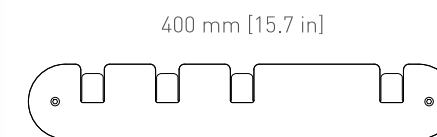

DIMENSIONS

70 mm [2.8 in]