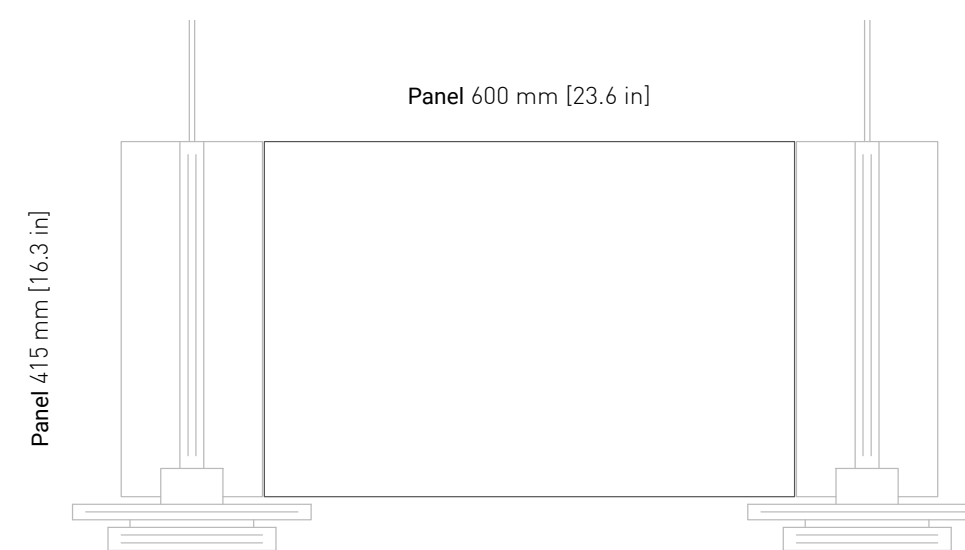

DIMENSIONS