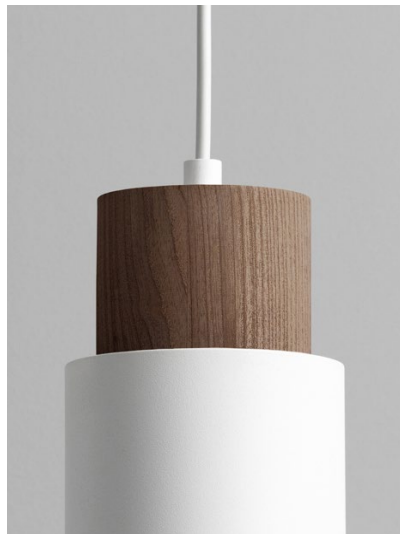

MOSS RAL 6021

RAW Original metal

COLORS / OILED ASH

WHITE + NATURAL WOOD

GREY + NATURAL WOOD

BLACK + NATURAL WOOD

WHITE+ CHOCOLATE WOOD

GREY + CHOCOLATE WOOD