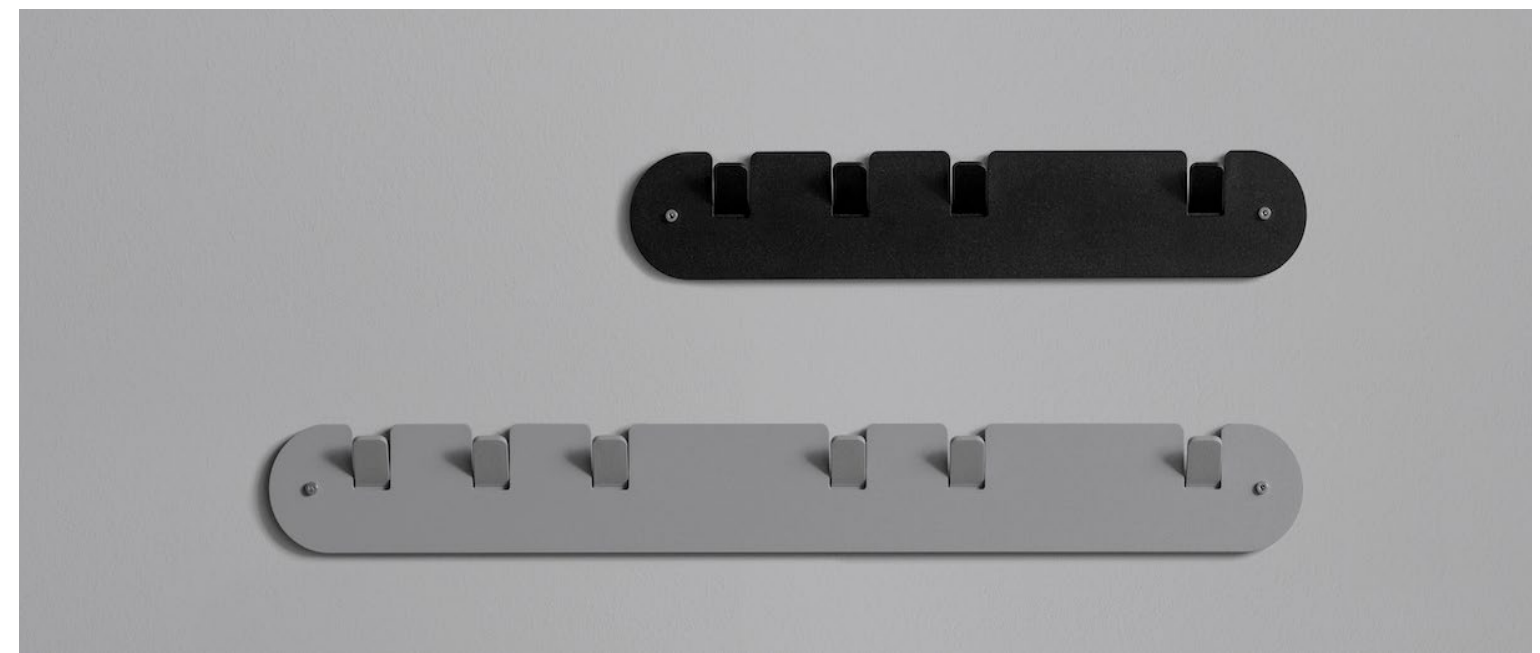

BIG height: 1400 mm / 55.1 in

SMALL height: 800 mm / 31.5 in

CEILING PLATE

Matches the product color / External wiring option

ENVIRONMENT

Indoor

DIMENSIONS

COLORS

DIMENSIONS

COLORS

ACCESSORIES
SELECTION

LAYER Hooks

PRODUCT CATEGORY

Accessories / Hooks

YEAR

2018