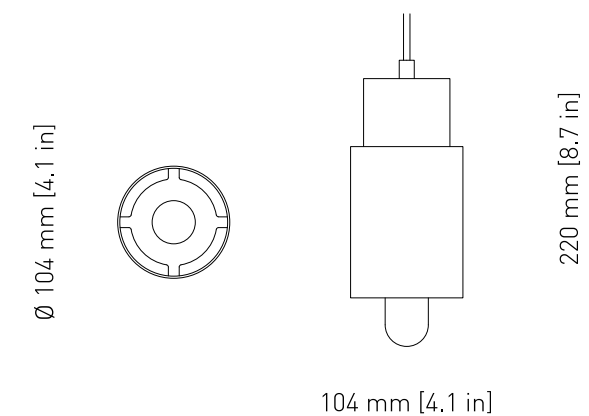

CEILING BASE / TYPE 2

DIMENSIONS