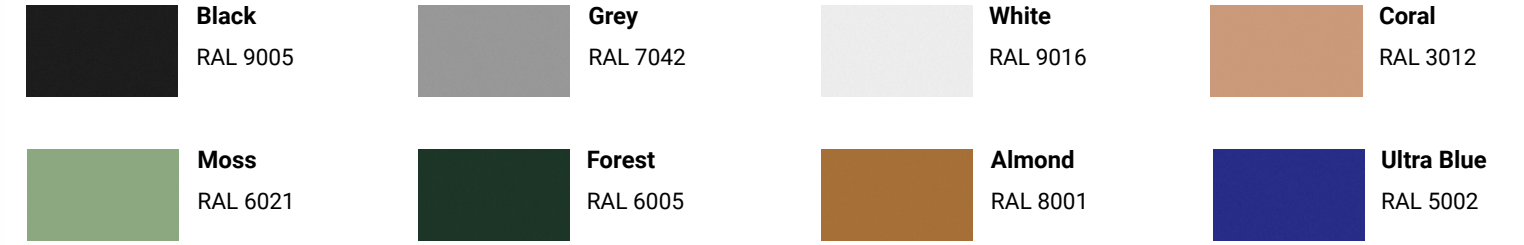

BLOCK / Table

PRODUCT CATEGORY

Table Lamp

YEAR

2023

MATERIALS

Concrete / Powdercoated steel

LIGHT SOURCE

E14 / LED Only / Bulb is included

DIMENSIONS

D: 260 mm / 10.2 in, W: 100 mm / 3.9 in, H: 127 mm / 5 in

CORD

PVC cord 2000 mm. / 78.8 in / EU Plug

ENVIRONMENT

Indoor

COLORS

DIMENSIONS

BLOCK / Wall

PRODUCT CATEGORY

Wall Lamp

YEAR

2023

MATERIALS

Concrete / Powdercoated steel

LIGHT SOURCE

E14 / LED Only / Bulb is included

DIMENSIONS

D: 260 mm / 10.2 in, W: 100 mm / 3.9 in, H: 127 mm / 5 in

WITH CORD OPTION

PVC cord 2000 mm. / 78.8 in / EU Plug

WITHOUT CORD OPTION

Connection inside concrete block

ENVIRONMENT

Indoor

COLORS

DIMENSIONS