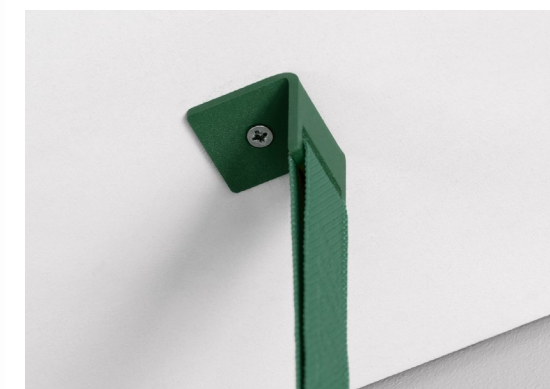

CEILING BASE / TYPE - BLT 2