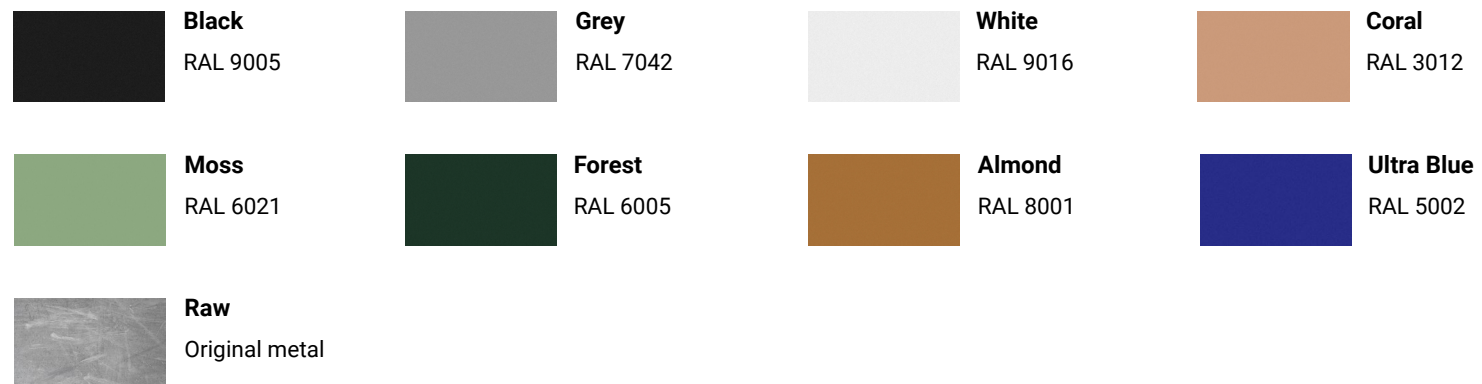

SPOTTY

PRODUCT CATEGORY

Ceiling Lamp

YEAR

2017

MATERIALS

Powdercoated steel

LIGHT SOURCE

GU10 / Bulb is not included

DIMENSIONS

D: 54 mm / 2.1 in, W: 124 mm / 4.9 in

BIG height: 390 mm / 15.4 in

SMALL height: 300 mm / 11.8 in

CEILING PLATE

Matches the product color

ENVIRONMENT

Indoor

COLORS

DIMENSIONS

PUD

PRODUCT CATEGORY

Ceiling Lamp

YEAR

2017

MATERIALS

Powdercoated steel

LIGHT SOURCE

GU10 / Bulb is not included

DIMENSIONS

Ø: 54 mm / 2.1 in, W: 124 mm / 4.9 in, H: 96 mm / 3.8 in

CEILING PLATE

Matches the product color

ENVIRONMENT

Indoor

COLORS

DIMENSIONS