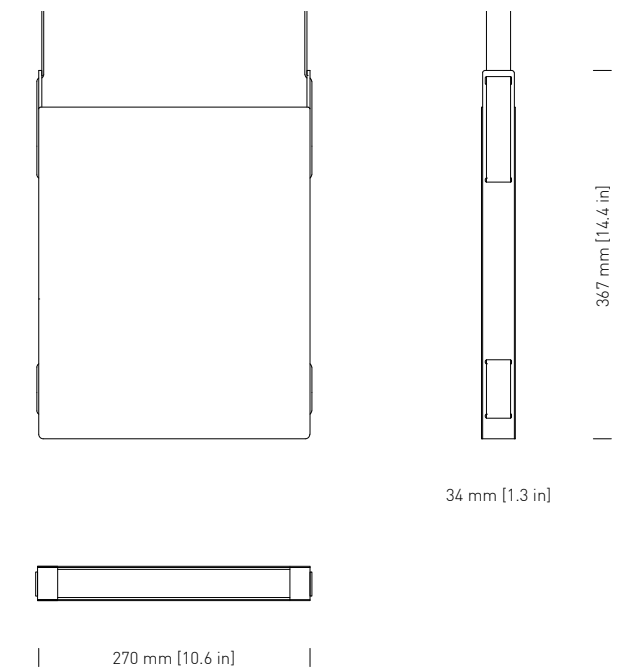

DIMENSIONS