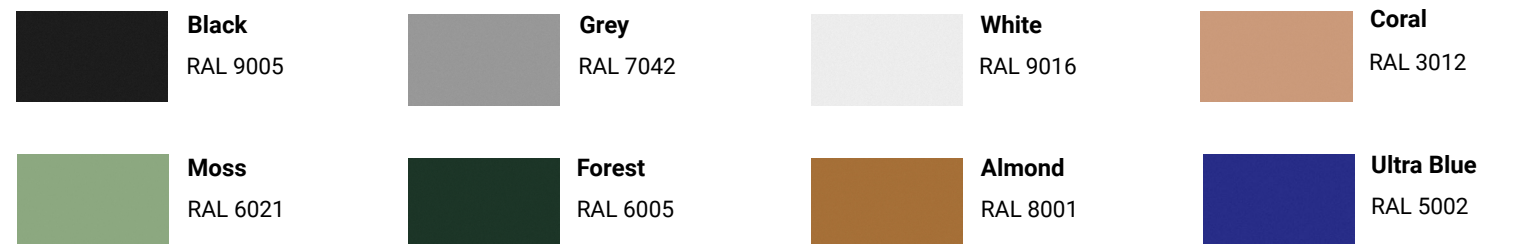

WALL PLATE

Matches the product color / External wiring option

ENVIRONMENT

Indoor

COLORS

CEILING BASE / TYPE 1

DIMENSIONS

DIMENSIONS