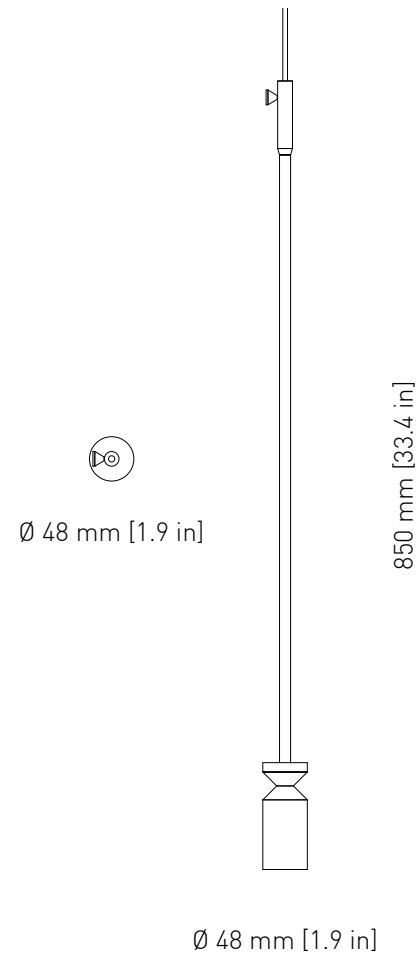

DIMENSIONS