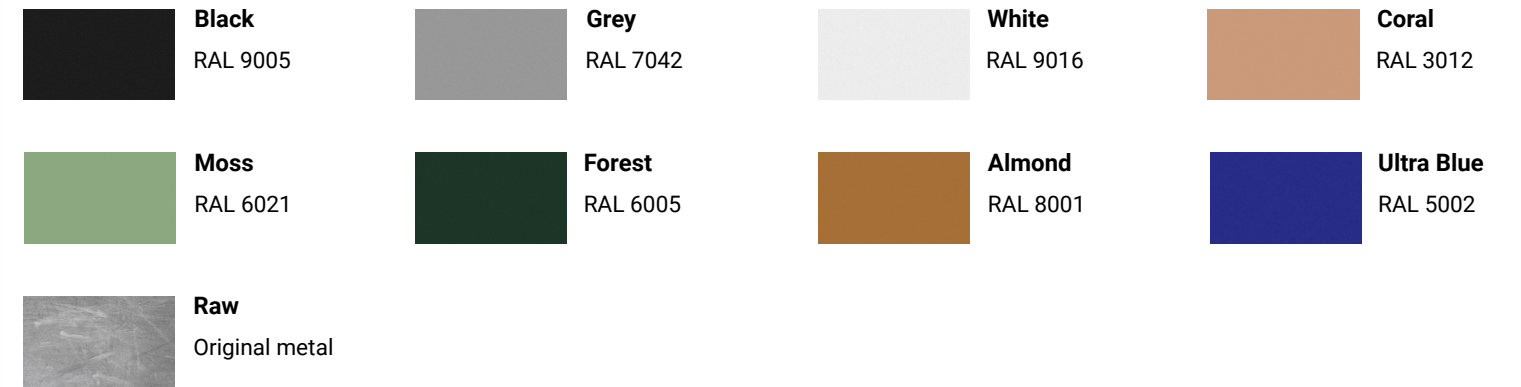

BASE Hooks

PRODUCT CATEGORY

Accessories / Hooks

YEAR

2019

MATERIALS

Powdercoated steel

DIMENSIONS

D: 155 mm / 6.1 in, W: 30 mm / 1.2 in, H: 25 mm / 1 in

SET

3 peices in one color set

MOUNTING

Use correct screws and screw anchor for installation.
Since different materials demand different standards, these parts are not included.

ENVIRONMENT

Indoor

COLORS

DIMENSIONS

TOM TRAY

PRODUCT CATEGORY

Accessories / Tray

YEAR

2018

MATERIALS

Powdercoated steel

DIMENSIONS

BIG - D: 505 mm / 19.9 in, W: 245 mm / 9.6 in, H: 26 mm / 1 in
SMALL - D: 350 mm / 13.8 in, W: 235 mm / 9.3 in, H: 26 mm / 1 in

ENVIRONMENT

Indoor

SPECIFICATIONS

Are not made for food nor do they stand water.
Should be cleaned with soft cloth. Wipe dry after cleaning.

COLORS

DIMENSIONS