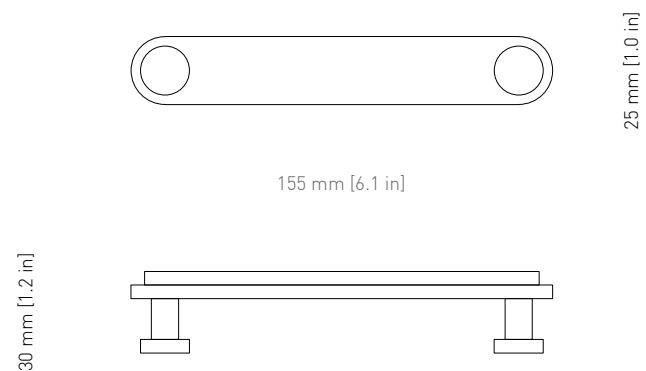

BASE Hooks

PRODUCT CATEGORY

Accessories / Hooks

YEAR

2019

MATERIALS

Powdercoated steel

DIMENSIONS

D: 155 mm / 6.1 in, W: 30 mm / 1.2 in, H: 25 mm / 1 in

SET

3 peices in one color set

MOUNTING

Use correct screws and screw anchor for installation.
Since different materials demand different standards, these parts are not included.

ENVIRONMENT

Indoor

COLORS

DIMENSIONS

TOM TRAY

PRODUCT CATEGORY

Accessories / Tray

YEAR

2018

MATERIALS

Powdercoated steel

DIMENSIONS

BIG - D: 505 mm / 19.9 in, W: 245 mm / 9.6 in, H: 26 mm / 1 in
SMALL - D: 350 mm / 13.8 in, W: 235 mm / 9.3 in, H: 26 mm / 1 in

ENVIRONMENT

Indoor

SPECIFICATIONS

Are not made for food nor do they stand water.
Should be cleaned with soft cloth. Wipe dry after cleaning.

COLORS

DIMENSIONS