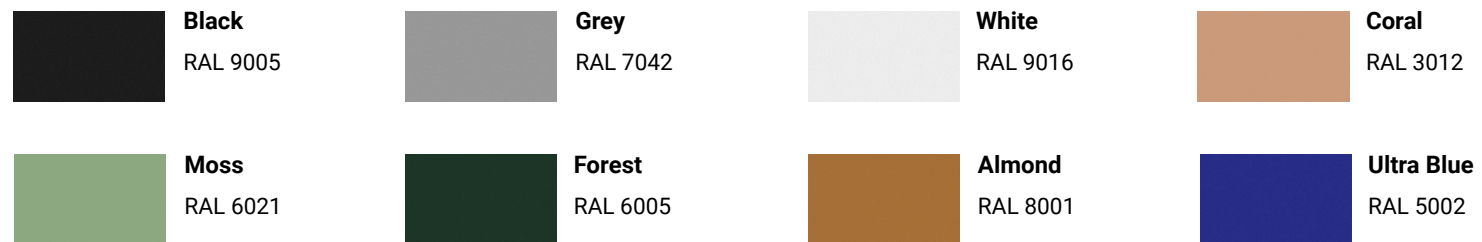

WALLY / Big

PRODUCT CATEGORY
Accessories / Wall Table

YEAR
2020

MATERIALS
Powdercoated steel

DIMENSIONS
D: 530 mm / 20.9 in, W: 250 mm / 9.8 in, H: 170 mm / 6.7 in

ENVIRONMENT
Indoor

MOUNTING
Use correct screws and screw anchor for installation.
Since different materials demand different standards, these parts are not included.

COLORS

DIMENSIONS

WALLY / Small

PRODUCT CATEGORY
Accessories / Wall Table

YEAR
2020

MATERIALS
Powdercoated steel

DIMENSIONS
D: 230 mm / 9 in, W: 250 mm / 9.8 in, H: 170 mm / 6.7 in

ENVIRONMENT
Indoor

MOUNTING
Use correct screws and screw anchor for installation.
Since different materials demand different standards, these parts are not included.

COLORS

DIMENSIONS