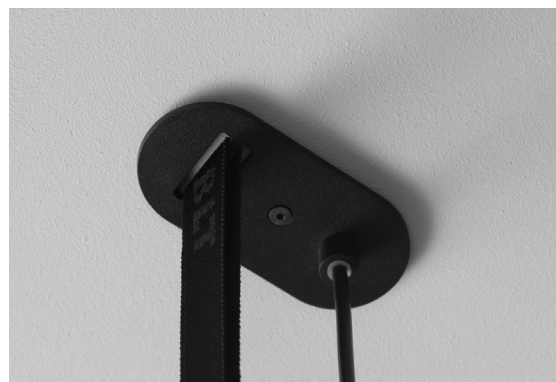

DIMENSIONS

CEILING BASE / BLT TYPE - 1