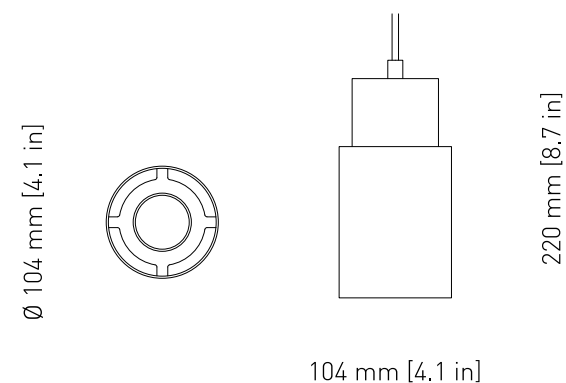

CEILING BASE / TYPE 2

DIMENSIONS