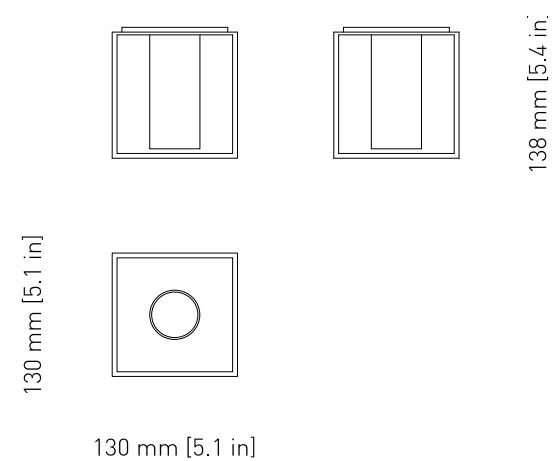

DIMENSIONS / SINGLE