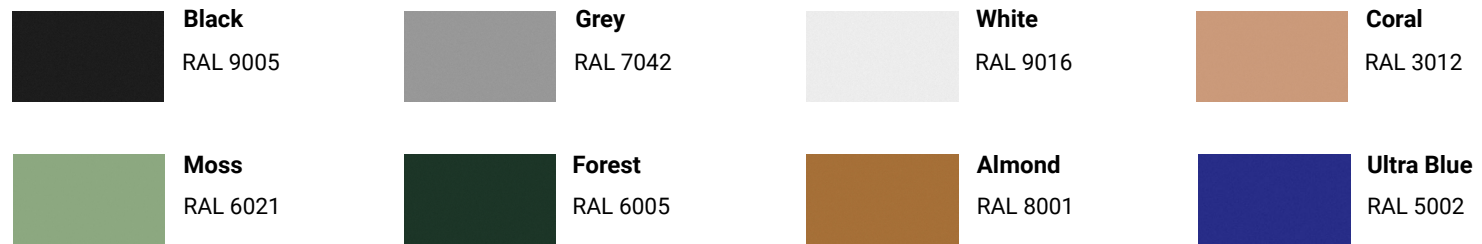

WALL PLATE

Matches the product color / External wiring option

ENVIRONMENT

Indoor

COLORS

CEILING BASE / TYPE 1

DIMENSIONS

DIMENSIONS