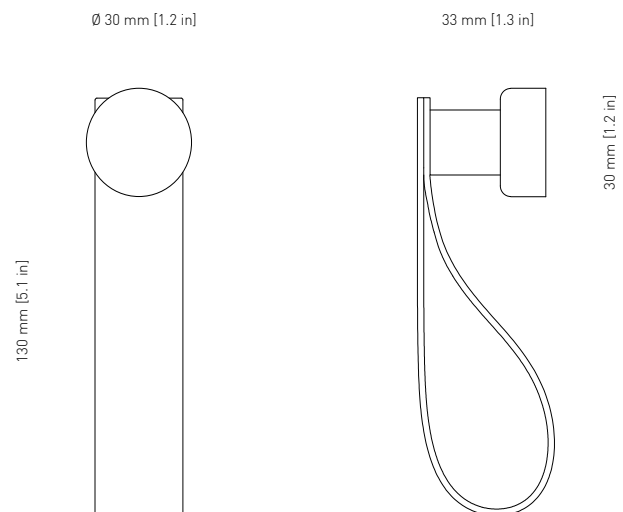

DIMENSIONS