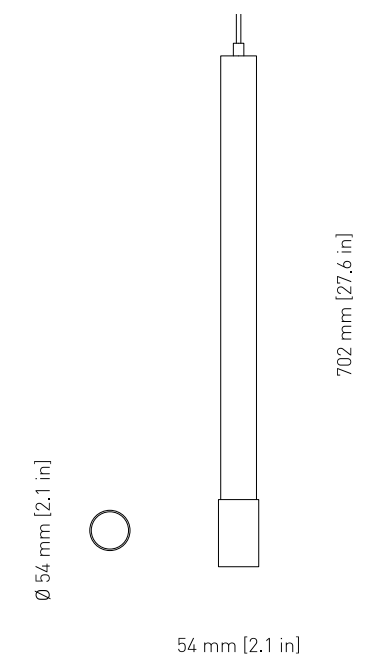

DIMENSIONS