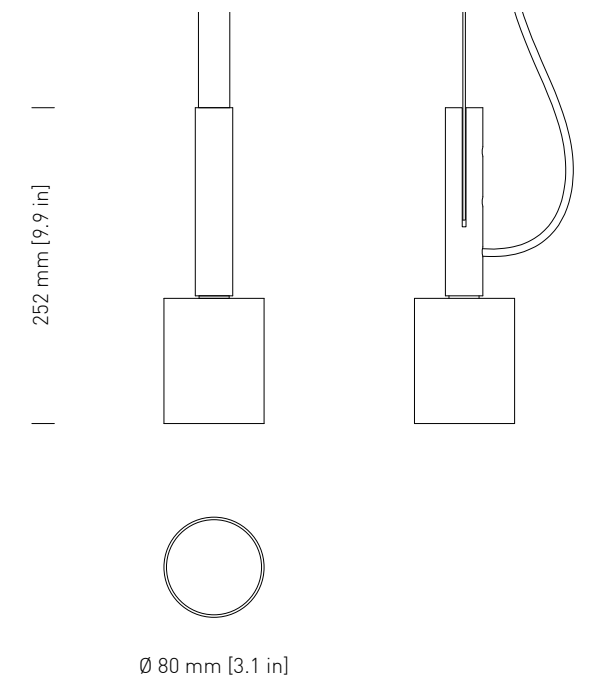

DIMENSIONS

CEILING BASE / BLT TYPE - 1