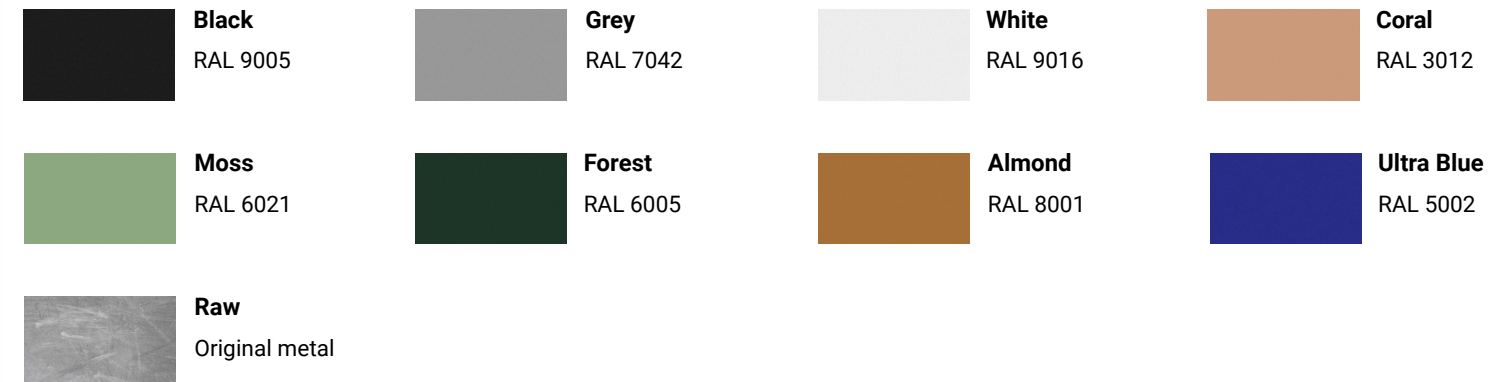

Matches the product color / External wiring option

ENVIRONMENT

Indoor

COLORS

COLORS

DIMENSIONS / TWINS

DIMENSIONS / SINGLE

DIMENSIONS

MATERIALS

Powdercoated steel

COLORS

Black
RAL 9005

Grey
RAL 7042

White
RAL 9016

Coral
RAL 3012

Moss
RAL 6021