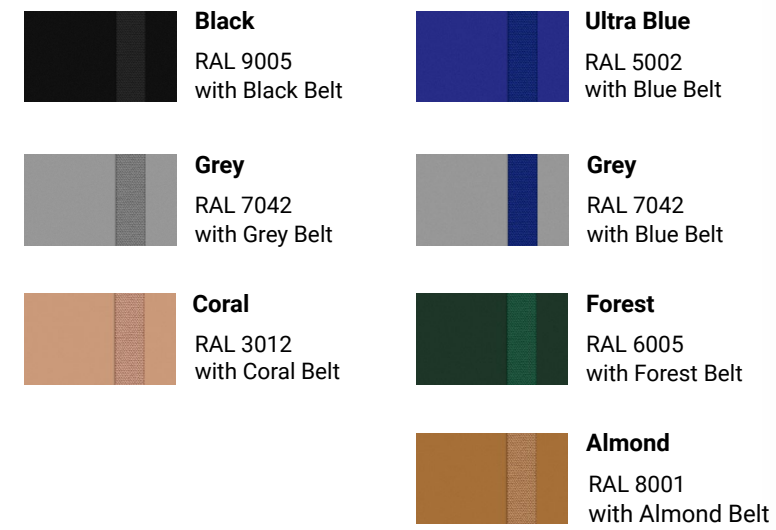

ENVIRONMENT
Indoor

DIMEN-

COLORS

DIMEN-

COLORS

BLT Hook

PRODUCT CATEGORY

Accessories / Hooks