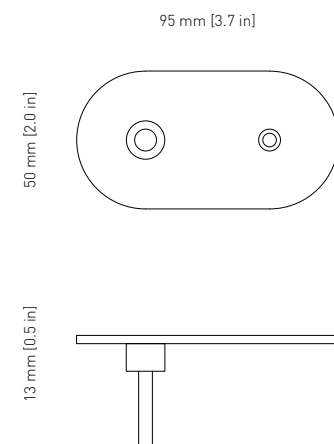

DIMENSIONS