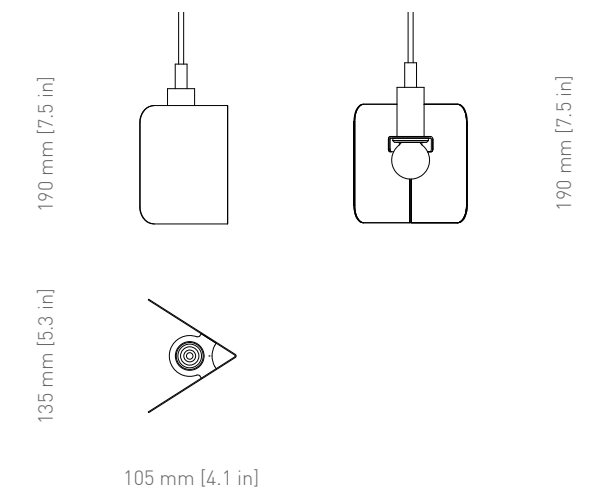

CEILING BASE / TYPE 1

DIMENSIONS

CEILING BASE / TYPE 1

DIMENSIONS

CORNER / Globe

PRODUCT CATEGORY

Pendant lamp

YEAR

2018

MATERIALS

Powdercoated steel

LIGHT SOURCE

E27 Max 40 Watt / G95 type / Bulb included

DIMENSIONS

D: 125 mm / 4.9 in, W: 160 mm / 6.3 in, H: 260 mm / 10.2 in

CORD