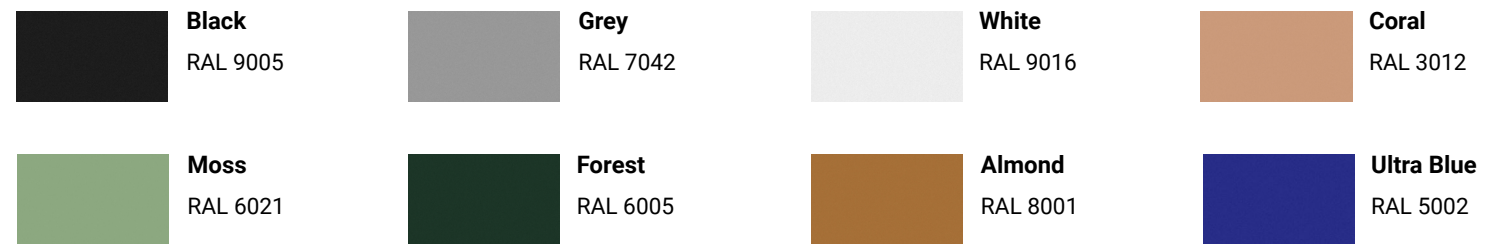

CORD

PVC cord 2000 mm. / 78.8 in

CEILING BASE

Matches the product color / D: 95 mm / 3.7 in, W: 50 mm / 2 in

ENVIRONMENT

Indoor

COLORS

COLORS