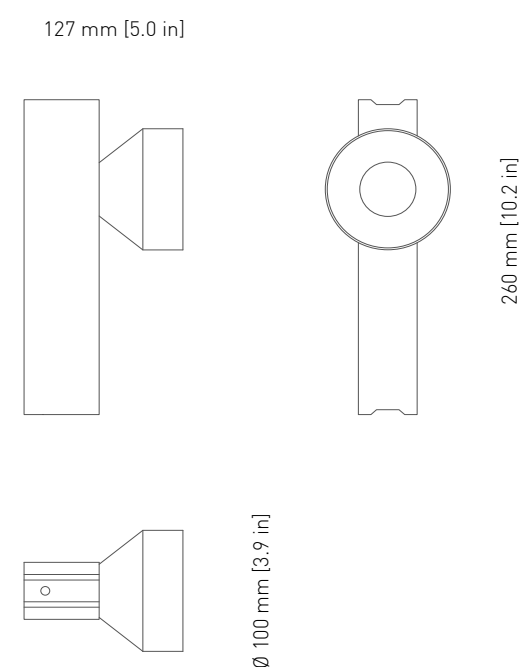

DIMENSIONS