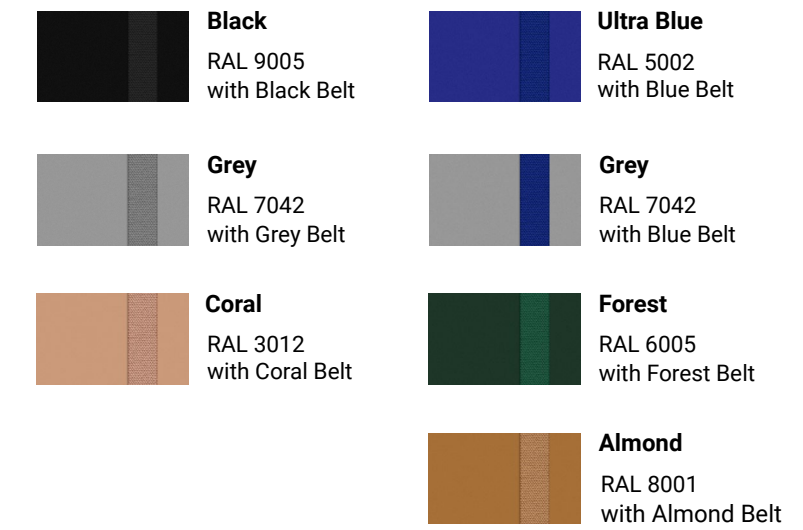

ENVIRONMENT
Indoor

DIMEN-

COLORS

DIMEN-

COLORS

BLT Hook

PRODUCT CATEGORY

Accessories / Hooks