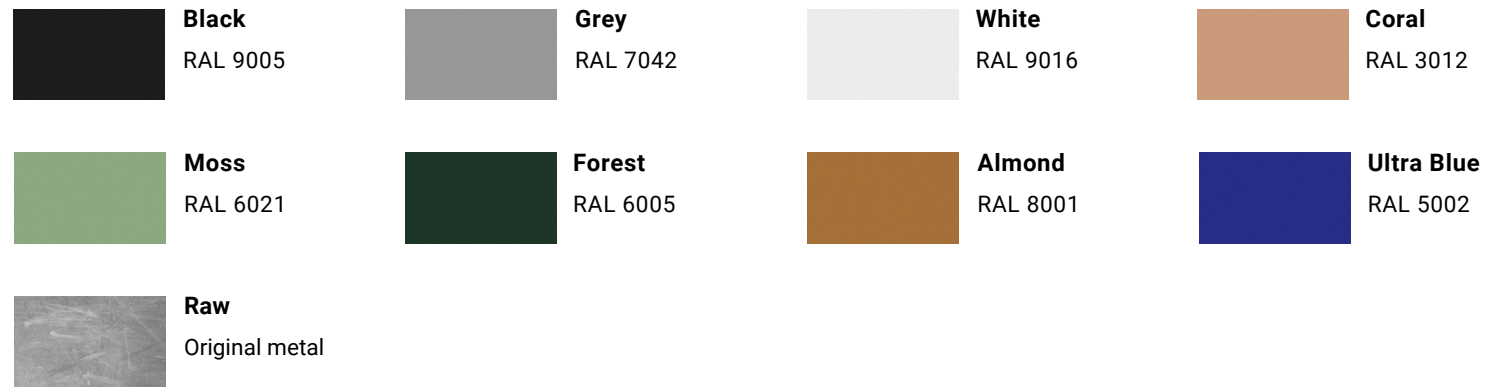

COLORS

DIMENSIONS