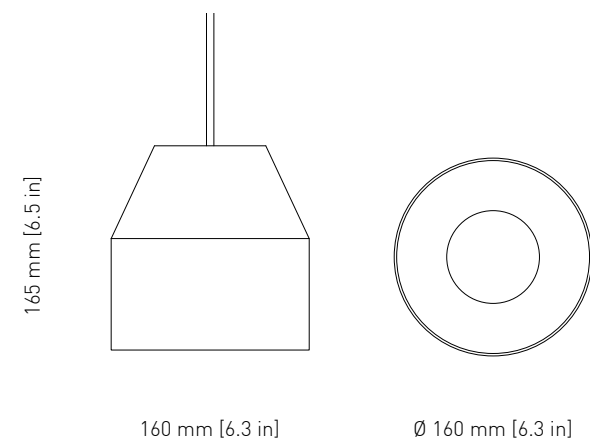

MATERIALS

Recycled polyester - PET felt / Powdercoated steel

LIGHT SOURCE

GU10 / LED Only / Bulb is not included

DIMENSIONS

D: 270 mm / 10.6 in, H: 480 mm / 18.9 in

CORD

PVC cord - 2000 mm. / 78.8 in

MATERIALS

Concrete / Powdercoated steel

LIGHT SOURCE

E14 / LED Only / Bulb is included

DIMENSIONS

D: 260 mm / 10.2 in, W: 100 mm / 3.9 in, H: 127 mm / 5 in

WITH CORD OPTION

PVC cord 2000 mm. / 78.8 in / EU Plug

Powdercoated steel

LIGHT SOURCE

GX53 / Bulb is not included

DIMENSIONS

Ø: 160 mm / 6.3 in, H: 120 mm / 4.7 in

CORD

PVC cord 2000 mm. / 78.8 in

CEILING BASE

Matches the product color / D: 95 mm / 3.7 in, W: 50 mm / 2 in

ENVIRONMENT

Indoor

COLORS

COLORS

CEILING BASE / TYPE 1

DIMENSIONS

CEILING BASE / TYPE 1