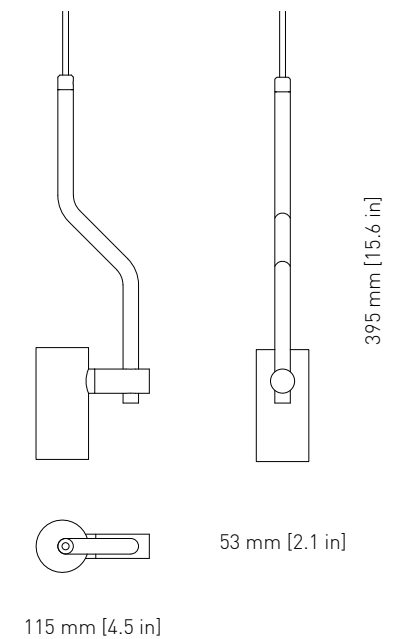

DIMENSIONS