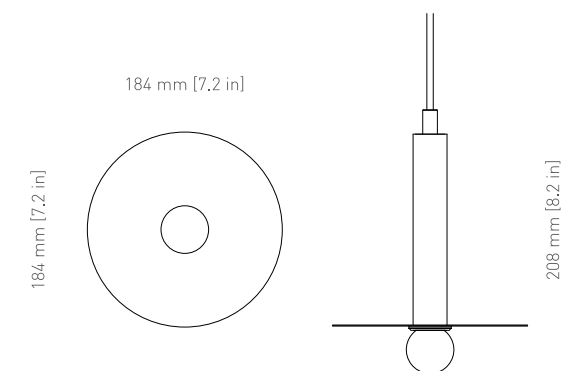

DIMENSIONS