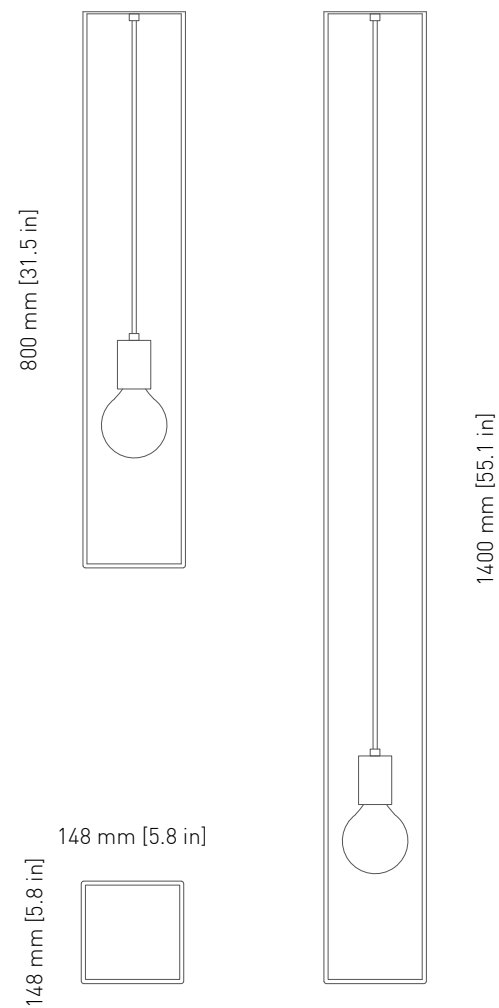

GU10 / Bulb is not included

DIMENSIONS

D: 54 mm / 2.1 in, W: 124 mm / 4.9 in

BIG height: 390 mm / 15.4 in

SMALL height: 300 mm / 11.8 in

CEILING PLATE

Matches the product color

ENVIRONMENT

2015

MATERIALS

Powdercoated steel / PVC cord

LIGHT SOURCE

E27 Max 40 Watt / G95 type / Bulb included

DIMENSIONS

D: 148 mm / 5.8 in, W: 148 mm / 5.8 in

BIG height: 1400 mm / 55.1 in

YEAR

2015

MATERIALS

Powdercoated steel / PVC cord

LIGHT SOURCE

E27 Max 40 Watt / G95 type / Bulb included

DIMENSIONS

D: 160 mm / 6.3 in, W: 184 mm / 7.2 in

BIG height: 1400 mm / 55.1 in

SMALL height: 800 mm / 31.5 in

CEILING PLATE

Matches the product color / External wiring option

ENVIRONMENT

Indoor

DIMENSIONS

COLORS