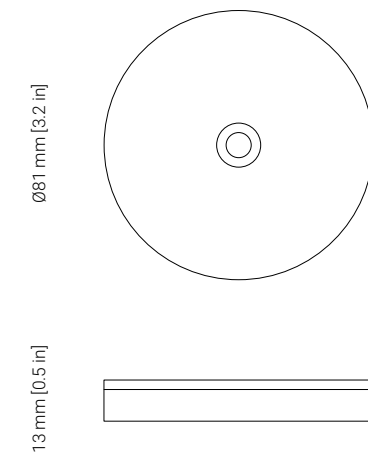

DIMENSIONS