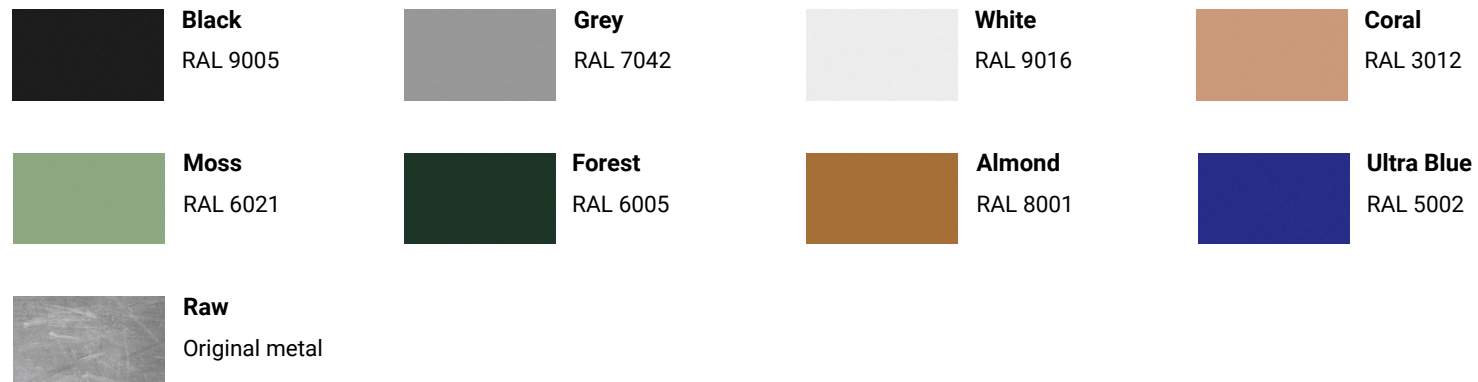

ENVIRONMENT

Indoor

COLORS

Black
RAL 9005

Grey
RAL 7042

White
RAL 9016

Coral
RAL 3012

Moss
RAL 6021

CEILING PLATE

Matches the product color / External wiring option

ENVIRONMENT

Indoor

ARCHI / Hex

PRODUCT CATEGORY

Ceiling Lamp

YEAR

2015

MATERIALS

Powdercoated steel

LIGHT SOURCE

GU10 / Bulb is not included

DIMENSIONS

D: 150 mm / 5.9 in, W: 130 mm / 5.1 in, H: 138 mm / 5.4 in

CEILING PLATE

Matches the product color / External wiring option

ENVIRONMENT

Indoor

COLORS

COLORS

DIMENSIONS / TWINS

DIMENSIONS / SINGLE

DIMENSIONS