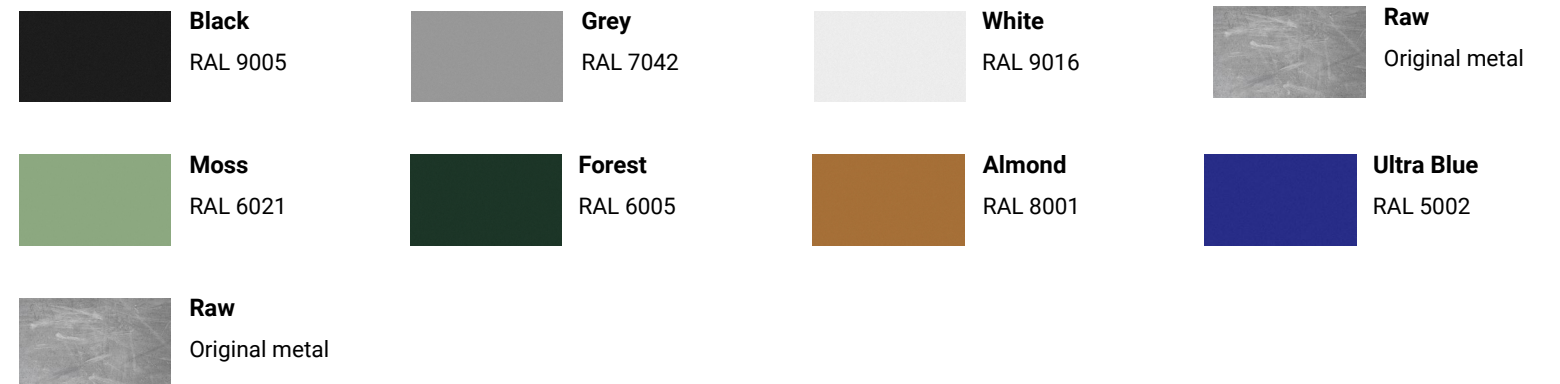

COLORS

DIMENSIONS