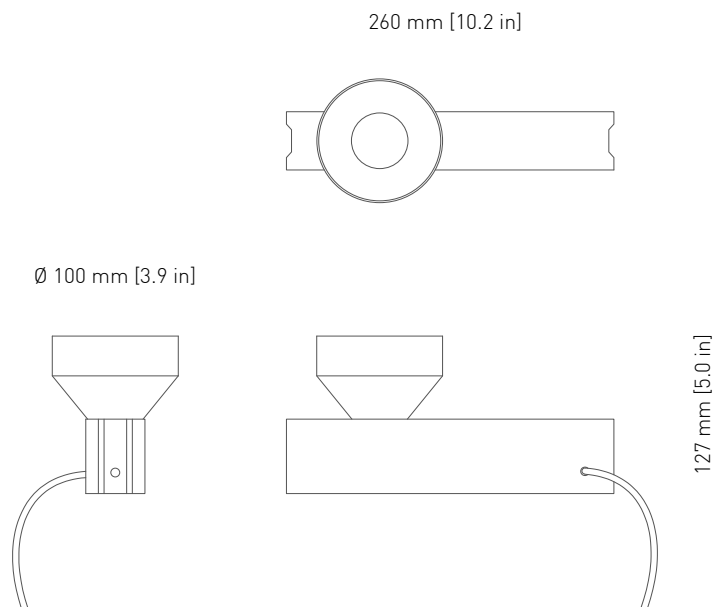

DIMENSIONS