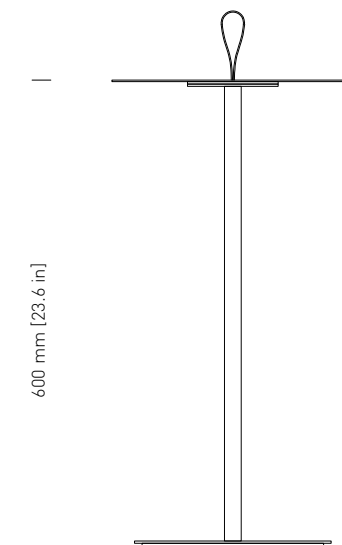

BLT SIDE Table / Big

PRODUCT CATEGORY
Accessories / Side Table

YEAR
2020

MATERIALS
Powdercoated steel / Textile Belt

DIMENSIONS
D: 320 mm / 12.6 in, W: 320 mm / 12.6 in,
Tabletop H: 700 mm / 27.6 in

ENVIRONMENT
Indoor

BLT SIDE Table / Small

PRODUCT CATEGORY
Accessories / Side Table

YEAR
2020

MATERIALS
Powdercoated steel / Textile Belt

DIMENSIONS
D: 320 mm / 12.6 in, W: 320 mm / 12.6 in,
Tabletop H: 600 mm / 23.6 in

ENVIRONMENT
Indoor

DIMEN-

COLORS

DIMEN-

COLORS