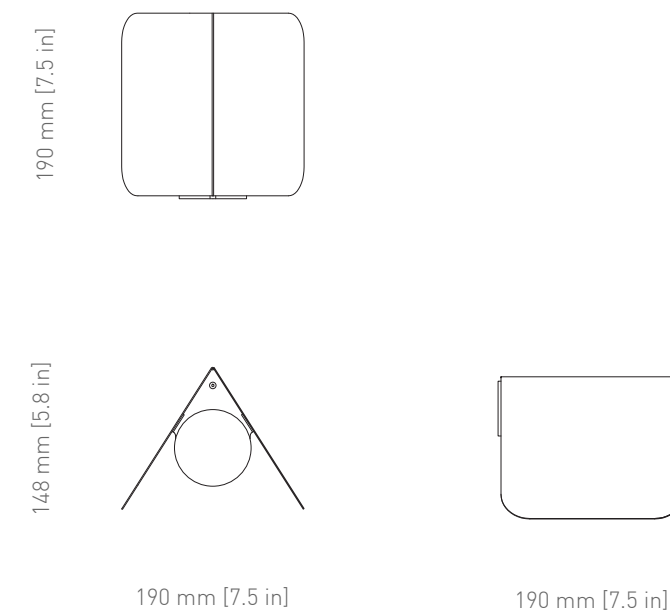

190 mm [7.5 in]

190 mm [7.5 in]

190 mm [7.5 in]

148 mm [5.8 in]

CORNER / Big

PRODUCT CATEGORY

Pendant lamp

YEAR

YEAR

2018

MATERIALS

Powdercoated steel

LIGHT SOURCE

E27 Max 40 Watt / G85 type / Bulb included

DIMENSIONS

D: 148 mm / 5.8 in, W: 190 mm / 7.5 in, H: 190 mm / 7.5 in

WALL PLATE

Matches the product color / External wiring option

ENVIRONMENT

Indoor

COLORS

CEILING BASE / TYPE 1

DIMENSIONS

DIMENSIONS

LIGHT SOURCE

GU10 / Bulb is not included

DIMENSIONS

TWINS - D: 260 mm / 10.2 in, W: 130 mm / 5.1 in, H: 138 mm / 5.4 in

SINGLE - Ø: 130 mm / 5.1 in, H: 138 mm / 5.4 in

CEILING PLATE

Matches the product color / External wiring option