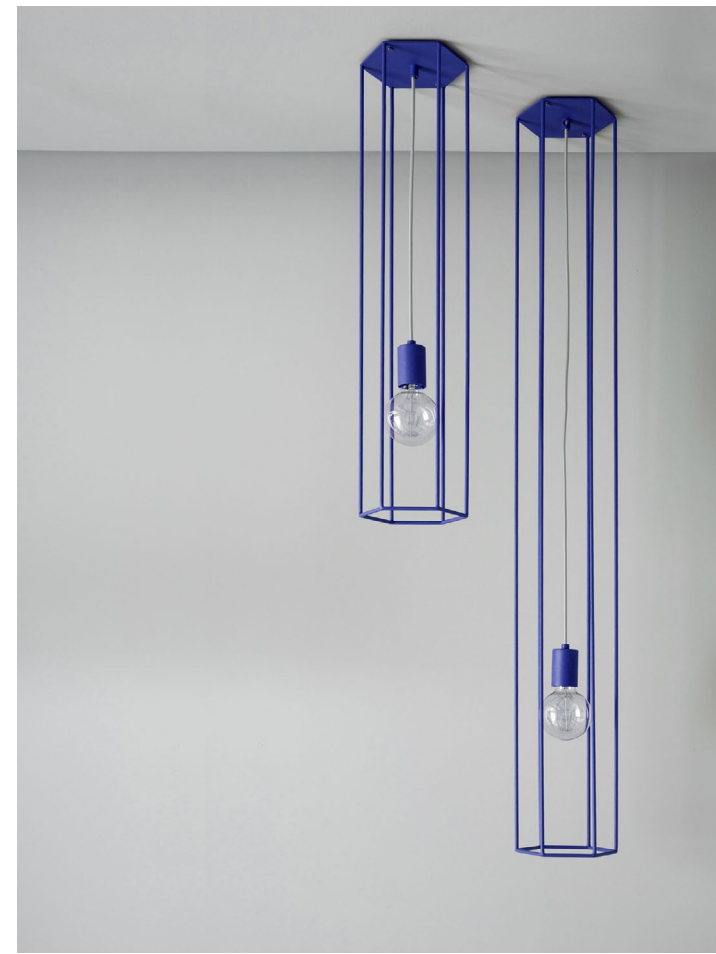

GU10 / Bulb is not included

DIMENSIONS

D: 54 mm / 2.1 in, W: 124 mm / 4.9 in

BIG height: 390 mm / 15.4 in

SMALL height: 300 mm / 11.8 in

CEILING PLATE

Matches the product color

ENVIRONMENT

ENVIRONMENT

Indoor

COLORS

DIMENSIONS

LINES / Square

PRODUCT CATEGORY

Ceiling Lamp

YEAR

2015

MATERIALS

Powdercoated steel / PVC cord

LIGHT SOURCE

E27 Max 40 Watt / G95 type / Bulb included

DIMENSIONS

D: 148 mm / 5.8 in, W: 148 mm / 5.8 in

BIG height: 1400 mm / 55.1 in

SMALL height: 800 mm / 31.5 in

CEILING PLATE

Matches the product color / External wiring option

ENVIRONMENT

Indoor

LINES / Hex

PRODUCT CATEGORY

Ceiling Lamp