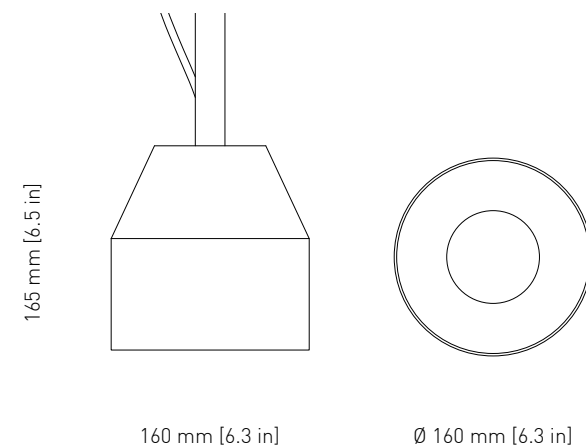

Concrete / Powdercoated steel

LIGHT SOURCE

E14 / LED Only / Bulb is included

DIMENSIONS

D: 260 mm / 10.2 in, W: 100 mm / 3.9 in, H: 127 mm / 5 in

CORD

PVC cord 2000 mm. / 78.8 in / EU Plug

ENVIRONMENT

MATERIALS

Concrete / Powdercoated steel

LIGHT SOURCE

E14 / LED Only / Bulb is included

DIMENSIONS

D: 260 mm / 10.2 in, W: 100 mm / 3.9 in, H: 127 mm / 5 in

WITH CORD OPTION

PVC cord 2000 mm. / 78.8 in / EU Plug

PVC cord - 2000 mm. / 78.8 in, Textile Belt - 2500 mm. / 98.4 in

CEILING BASE

Matching product / D 105 mm / 4.1 in, W: 50 / 2.0 in, H: 16 mm / 0.6 in

ENVIRONMENT

Indoor

COLORS

COLORS

CEILING BASE / BLT TYPE - 1

DIMENSIONS

CEILING BASE / BLT TYPE - 1

DIMENSIONS

BLT SIDE Table / Big

PRODUCT CATEGORY
Accessories / Side Table

YEAR
2020

MATERIALS
Powdercoated steel / Textile Belt

DIMENSIONS
D: 320 mm / 12.6 in, W: 320 mm / 12.6 in,
Tabletop H: 700 mm / 27.6 in