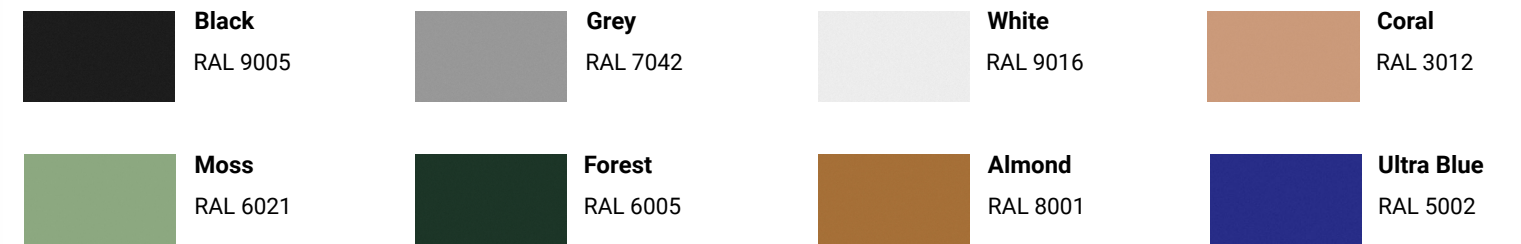

CORD

PVC cord 2000 mm. / 78.8 in

CEILING BASE

Matches the product color / D: 95 mm / 3.7 in, W: 50 mm / 2 in

ENVIRONMENT

Indoor

COLORS

COLORS