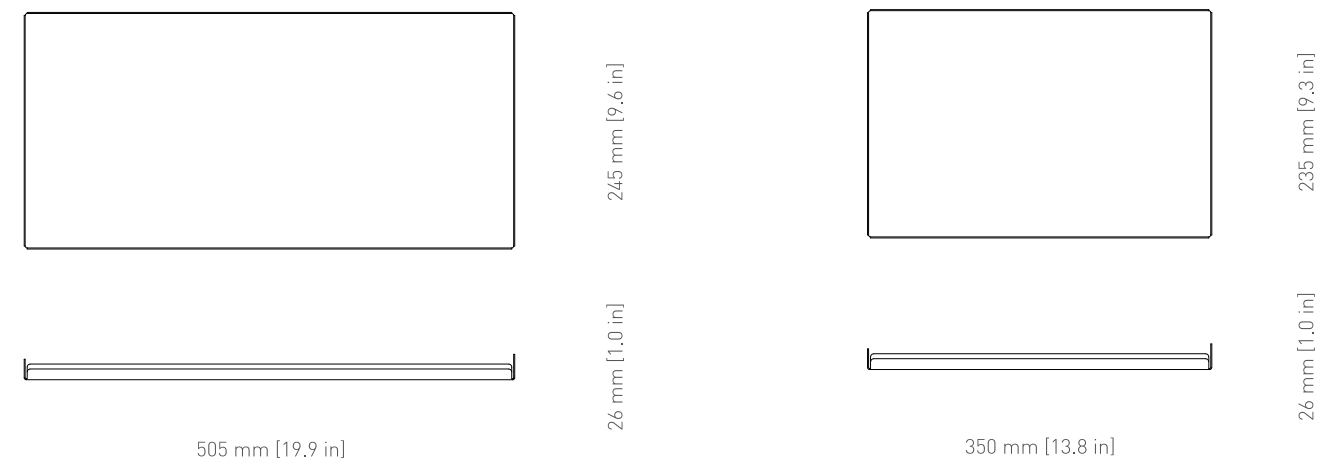

DIMENSIONS