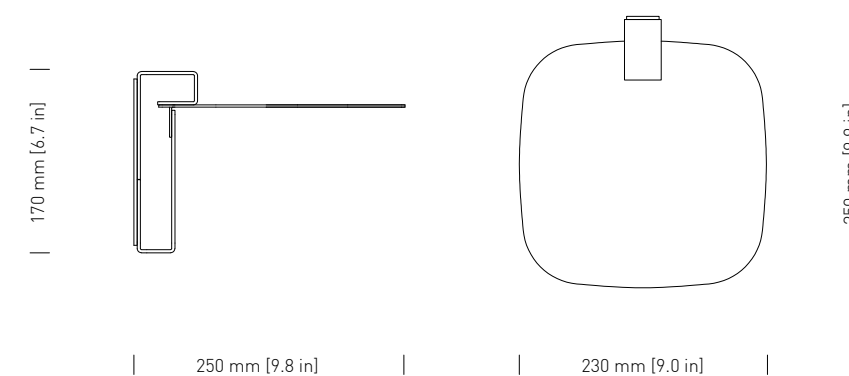

DIMENSIONS