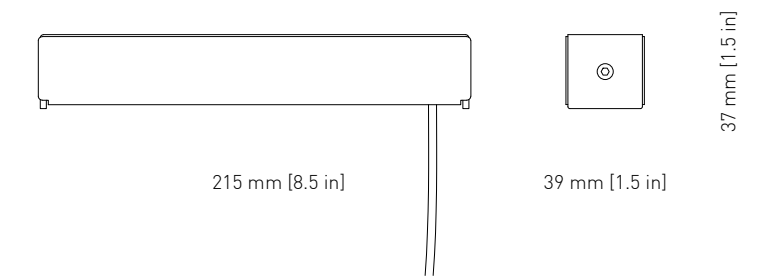

CEILING BASE / TYPE - BLT 2

MATERIALS

Powdercoated steel

DIMENSIONS

D 35 mm / 1.3 in, W: 35 mm / 1.3 in, H: 35 mm / 1.3 in

COLOR

Matches the product color