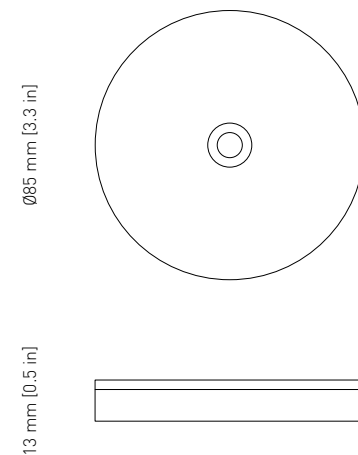

DIMENSIONS