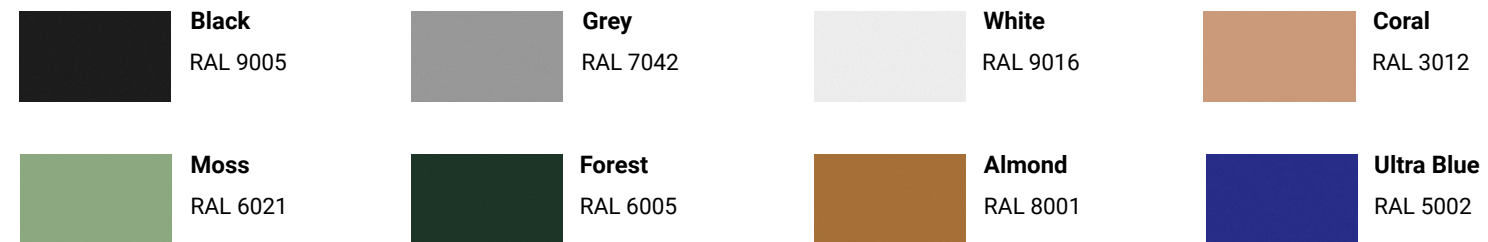

WALLY / Big

PRODUCT CATEGORY
Accessories / Wall Table

YEAR
2020

MATERIALS
Powdercoated steel

DIMENSIONS
D: 530 mm / 20.9 in, W: 250 mm / 9.8 in, H: 170 mm / 6.7 in

ENVIRONMENT
Indoor

MOUNTING
Use correct screws and screw anchor for installation.
Since different materials demand different standards, these parts are not included.

COLORS

DIMENSIONS

WALLY / Small

PRODUCT CATEGORY
Accessories / Wall Table

YEAR
2020

MATERIALS
Powdercoated steel

DIMENSIONS
D: 230 mm / 9 in, W: 250 mm / 9.8 in, H: 170 mm / 6.7 in

ENVIRONMENT
Indoor

MOUNTING
Use correct screws and screw anchor for installation.
Since different materials demand different standards, these parts are not included.

COLORS

DIMENSIONS