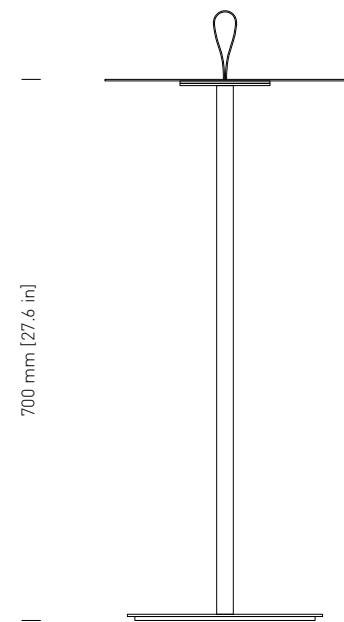

BLT SIDE Table / Big

PRODUCT CATEGORY
Accessories / Side Table

YEAR
2020

MATERIALS
Powdercoated steel / Textile Belt

DIMENSIONS
D: 320 mm / 12.6 in, W: 320 mm / 12.6 in,
Tabletop H: 700 mm / 27.6 in

ENVIRONMENT
Indoor

BLT SIDE Table / Small

PRODUCT CATEGORY
Accessories / Side Table

YEAR
2020

MATERIALS
Powdercoated steel / Textile Belt

DIMENSIONS
D: 320 mm / 12.6 in, W: 320 mm / 12.6 in,
Tabletop H: 600 mm / 23.6 in

ENVIRONMENT
Indoor

DIMEN-

COLORS

DIMEN-

COLORS