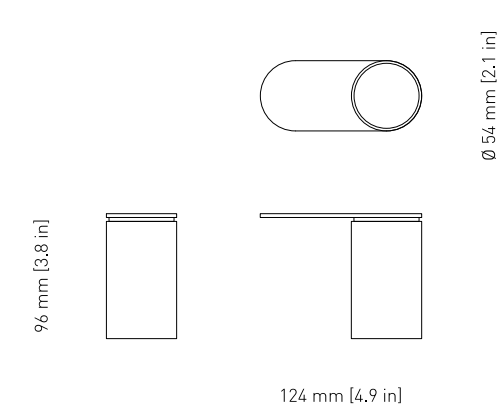

SPOTTY

PRODUCT CATEGORY

Ceiling Lamp

YEAR

2017

MATERIALS

Powdercoated steel

LIGHT SOURCE

GU10 / Bulb is not included

DIMENSIONS

D: 54 mm / 2.1 in, W: 124 mm / 4.9 in

BIG height: 390 mm / 15.4 in

SMALL height: 300 mm / 11.8 in

CEILING PLATE

Matches the product color

ENVIRONMENT

Indoor

COLORS

DIMENSIONS

PUD

PRODUCT CATEGORY

Ceiling Lamp

YEAR

2017

MATERIALS

Powdercoated steel

LIGHT SOURCE

GU10 / Bulb is not included

DIMENSIONS

Ø: 54 mm / 2.1 in, W: 124 mm / 4.9 in, H: 96 mm / 3.8 in

CEILING PLATE

Matches the product color

ENVIRONMENT

Indoor

COLORS

DIMENSIONS