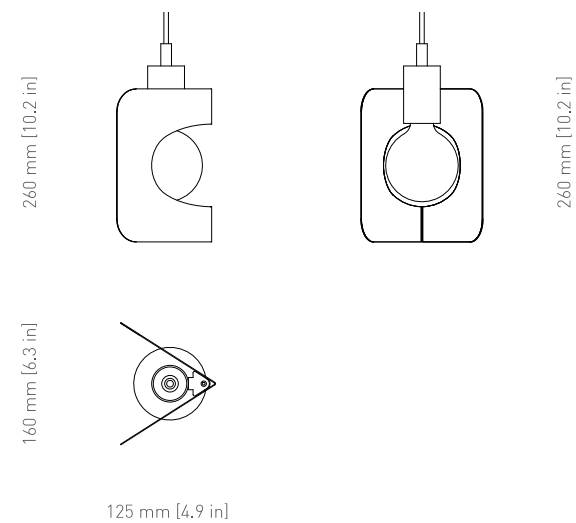

190 mm [7.5 in]

190 mm [7.5 in]

190 mm [7.5 in]

148 mm [5.8 in]

CORNER / Big

PRODUCT CATEGORY

Pendant lamp

YEAR

YEAR

2018

MATERIALS

Powdercoated steel

LIGHT SOURCE

E27 Max 40 Watt / G85 type / Bulb included

DIMENSIONS

D: 148 mm / 5.8 in, W: 190 mm / 7.5 in, H: 190 mm / 7.5 in

WALL PLATE

Matches the product color / External wiring option

ENVIRONMENT

Indoor

COLORS

CEILING BASE / TYPE 1

DIMENSIONS

DIMENSIONS

LIGHT SOURCE

GU10 / Bulb is not included

DIMENSIONS

TWINS - D: 260 mm / 10.2 in, W: 130 mm / 5.1 in, H: 138 mm / 5.4 in

SINGLE - Ø: 130 mm / 5.1 in, H: 138 mm / 5.4 in

CEILING PLATE

Matches the product color / External wiring option