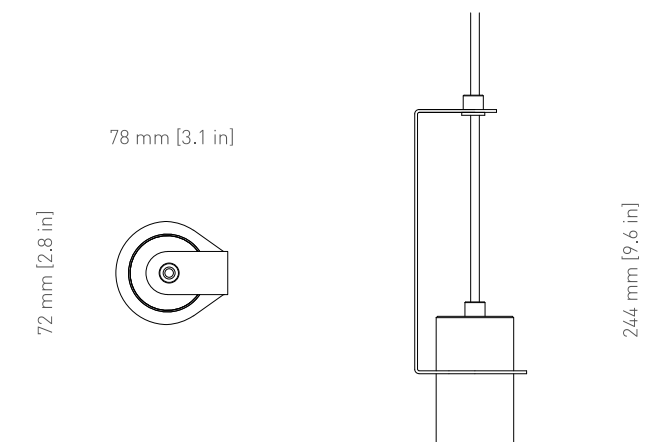

DIMENSIONS